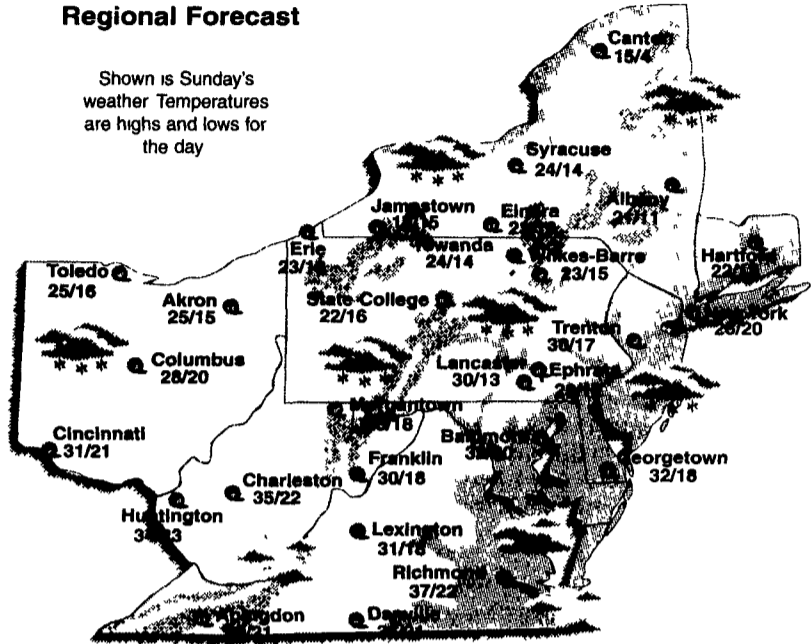

Regional Forecast

Shown is Sunday's weather. Temperatures are highs and lows for the day.

Last Week's Precipitation Lancaster

January 09	0.00"
January 10	trace
January 11	0.00"
January 12	trace
January 13	0.00"
January 14	0.00"
January 15	trace