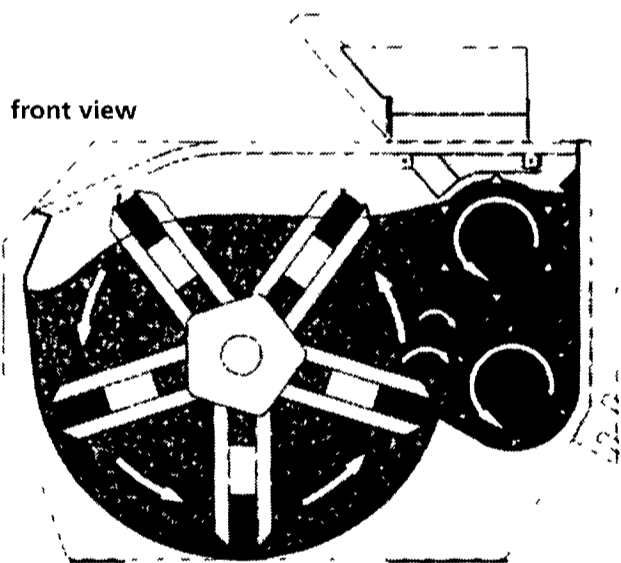

TIGER POWER

ALL COPPER
WINDINGS

5-YEAR
WARRANTY

BRUSHLESS

12 KW - 100 KW Units Available

KNIGHT... the REEL Advantage

A Faster, More Thorough Mix

The large-diameter reel provides a gentle tumbling action and the two side augers produce an end-to-end blending action. This unique combination ensures faster mixing and unloading times, and a very thorough mix, even when mixing small batches.