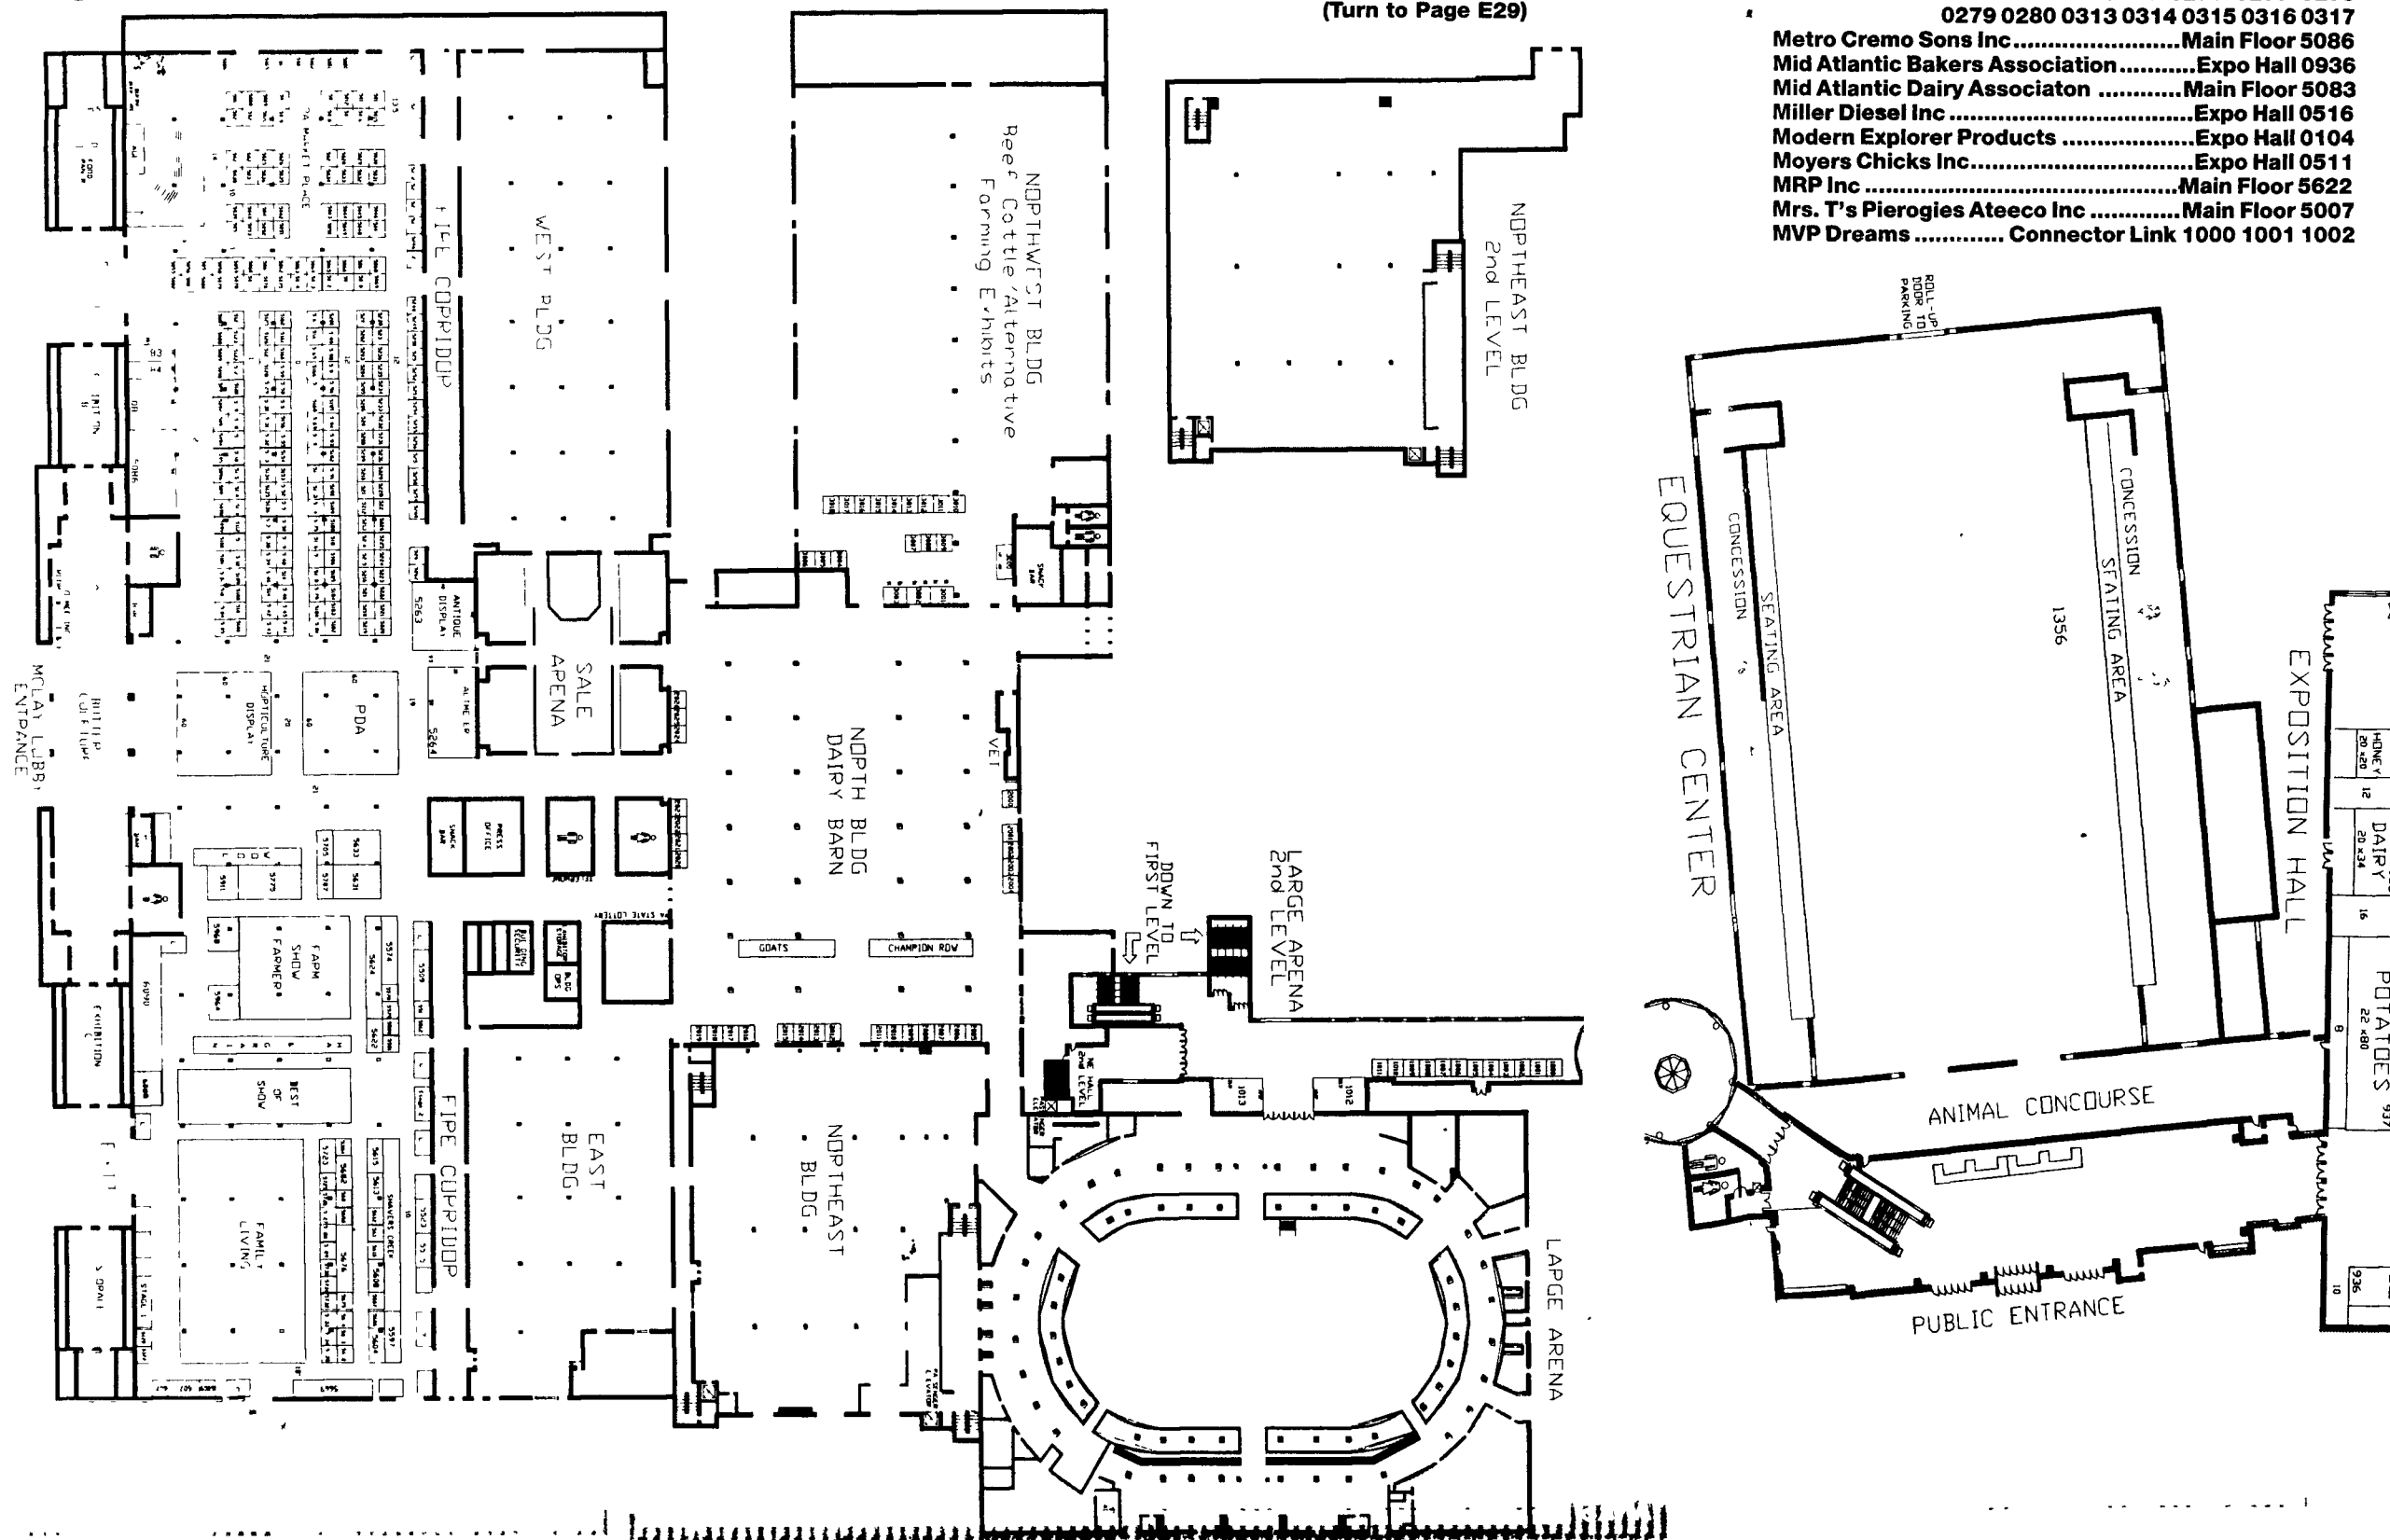

(Continued from Page E20)
Health Craft Cooking Show ..... Main Floor 5615
Herr Foods Inc ..... Main Floor 5024 5025
Hicks Specialty Sauces ..... Main Floor 5053
Hooper Inc .....
Expo Hall 0517 0518 0519 0520 0521 0522 0553 0554
0555 0557 0588 0589 0590 0591 0592 0593 0594
0595 0626 0627 0628 0629 0630 0631 0632 0633
Hoover Construction .....
Expo Hall 0880 0881 0910 0911
Iron Solutions ..... Expo Hall 0299
J G Plotkin Son Shoe Company.. Main Floor 5092 5119
J J Agri Products Services Inc ..... Expo Hall 0134 0135
J L Gossert Company Forestry ..... Expo Hall 0441
Jaca Outfitters ..... Connector Link 1003 1004
Jeannes PA Dutch Fudge ..... Main Floor 5040
Jorama Ranch ... Expo Hall 0120 0121 0122 0123 0124
0156 0157 0158 0159 0160 0192 0193 0194 0195
0196 0228 0229 0230 0231 0232
Joseph A. Thomas Ltd. .... Main Floor 5171 5172
Kencove Farm Fence Supplies ..... Expo Hall 0669
Keswick Creamery ..... Main Floor 5052
Keys et. al ..... Main Floor 5085
Kim Enterprises ..... Main Floor 5242 5243
Kitchen Kettle Village ..... Main Floor 5011
Kochel Equipment Co ..... Expo Hall 0105 0106 0107
Koup's Cycle Shop Inc ..... Main Floor 5167 5168
Kubota Tractor Corporation .....
Expo Hall 0351 0352 0353 0354 0355 0356 0387 0388
0389 0390 0391
Kutz Farm Equipment Inc PA International Trailer .....
Expo Hall 0529 0530 0531 0562 0563 0564 0565 0566
0600 0601 0602 0603 0604 0638 0639 0640 0641
0642
Lancaster Farming Inc ..... Expo Hall 0359
Lancaster Truck Bodies Inc ..... Expo Hall 0874 0875
Land O'Lakes Inc ..... Main Floor 5213
Landis Valley Museum ..... Main Floor 5525
Lawn Care Distributors Inc .....
Main Floor 5094 5095 5096 5097 5114 5115 5116
5117
M. H. Eby Inc ..... Expo Hall 0418 0419 0420 0421 0422
0453 0454 0455 0456 0457 0488 0489 0490 0491
0492
Mahantango Enterprises Inc ..... Main Floor 5216 5217
Mahoning Outdoor Furnace Inc . Main Floor 5226 5227
Majestic Bison Farm ..... North Building 2022 2023
MAPAC ..... Main Floor 5968
Mats from Flats ..... Main Floor 5911
Messick Farm Equipment Inc ..... Expo Hall 0108 0109
0167 0168 0169 0170 0171 0203 0204 0205 0206
0207 0239 0240 0241 0242 0243 0276 0277 0278
0279 0280 0313 0314 0315 0316 0317
Metro Crema Sons Inc ..... Main Floor 5086
Mid Atlantic Bakers Association ..... Expo Hall 0936
Mid Atlantic Dairy Associaton ..... Main Floor 5083
Miller Diesel Inc ..... Expo Hall 0516
Modern Explorer Products ..... Expo Hall 0104
Moyers Chicks Inc ..... Expo Hall 0511
MRP Inc ..... Main Floor 5622
Mrs. T's Pierogies Ateeco Inc ..... Main Floor 5007
MVP Dreams ..... Connector Link 1000 1001 1002

(Turn to Page E29)