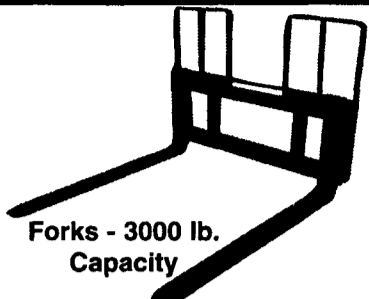

Forks - 3000 lb. Capacity

We do custom stainless & aluminum welding and portable welding

Smoker Mfg.

415 Jackson School Rd. • Oxford, PA 19363
(717) 529-6915 (Best time to call 8:00-8:30 a.m.)