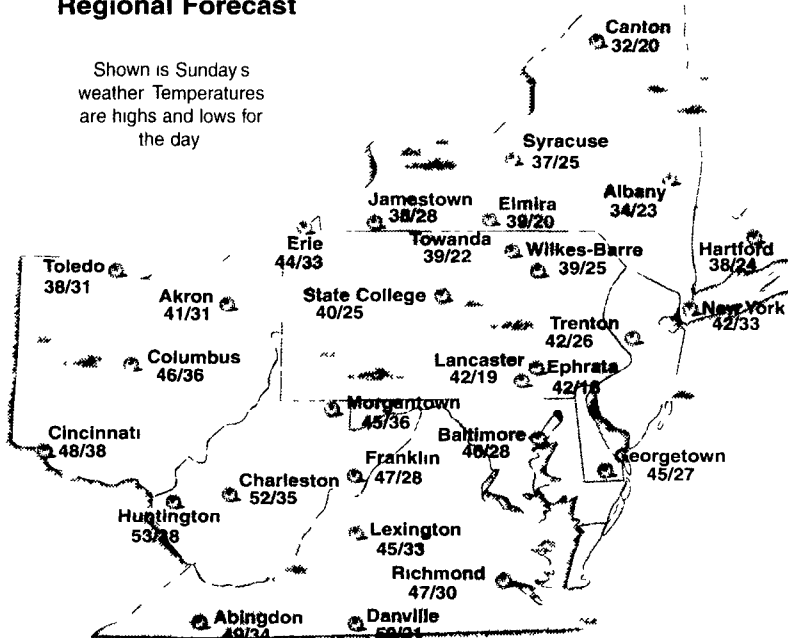

Regional Forecast

Shown is Sunday's weather. Temperatures are highs and lows for the day.

Last Week's Precipitation Lancaster

December 19	0.01"
December 20	0.34"
December 21	trace
December 22	0.00"
December 23	0.00"
December 24	0.05"
December 25	1.24"