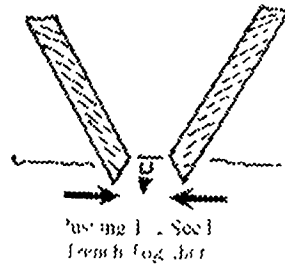

Planter Accessories

DEPTH-A-MATIC

#7KDAM
\$29.95

#72DAM
\$34.50

Pivot Arm Replacement Kits

Original field tested and proven quick-adjusting pivot arm replacement kits with o-ring grease seals

#M120
\$75.00/ROW
with roll pin

#M100
\$75.00/ROW

- Allows the wheels to follow the ground terrain, making for a smooth ride in no till, minimum-till, ridge-till, and in rocky, rough, or cloddy conditions
- Constant seed depth control
- More equal compaction on both sides of the disk
- Less bearing failure on depth control wheels

No-Till Cast-Iron Closing Wheel

New Style
#C300 Bolt-On Wheel
Old Style
#C100 Roll Pin/Water Pump Bearing

\$90.50/per Row

ORDERS OVER \$600.00 TAKE A 5% DISC.