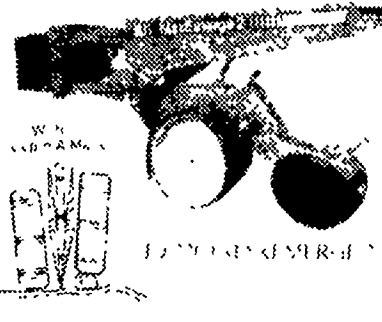

Planter Accessories

DEPTH-A-MATIC

#7KDAM
\$29.95

#72DAM
\$34.50

Pivot Arm Replacement Kits

Original field tested and proven quick-adjusting pivot arm replacement kits with o-ring grease seals

#M120
\$75.00/ROW
with roll pin

#M100
\$75.00/ROW

- Allows the wheels to follow the ground terrain, making for a smooth ride in no till, minimum-till, ridge-till, and in rocky, rough, or cloddy conditions
- Constant seed depth control
- More equal compaction on both sides of the disk
- Less bearing failure on depth control wheels

No-Till Cast-Iron Closing Wheel

New Style
#C300 Bolt-On Wheel
Old Style
#C100 Roll Pin/Water Pump Bearing

\$90.50/per Row

ORDERS OVER \$600.00 TAKE A 5% DISC.