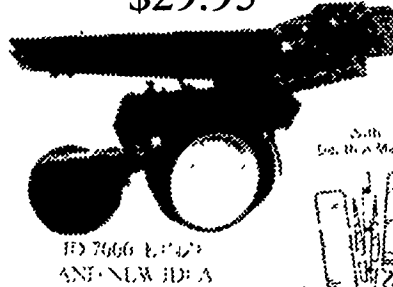

Planter Accessories

DEPTH-A-MATIC

#7KDAM
\$29.95

#72DAM
\$34.50

Pivot Arm Replacement Kits

Original field tested and proven quick-adjusting pivot arm replacement kits with o-ring grease seals

#M120
\$75.00/ROW
with roll pin

#M100
\$75.00/ROW

- Allows the wheels to follow the ground terrain, making for a smooth ride in no till, minimum-till, ridge-till, and in rocky, rough, or cloddy conditions
- Constant seed depth control
- More equal compaction on both sides of the disk
- Less bearing failure on depth control wheels