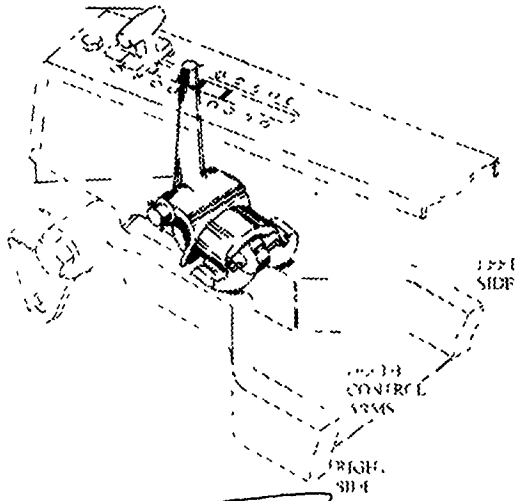

Planter Accessories

DEPTH-A-MATIC

#7KDAM
\$29.95

#72DAM
\$34.50

Pivot Arm Replacement Kits

Original field tested and proven quick-adjusting pivot arm replacement kits with o-ring grease seals

#M120
\$75.00/ROW
with roll pin

#M100
\$75.00/ROW

- Allows the wheels to follow the ground terrain, making for a smooth ride in no till, minimum-till, ridge-till, and in rocky, rough, or cloddy conditions
- Constant seed depth control
- More equal compaction on both sides of the disk
- Less bearing failure on depth control wheels

No-Till Cast-Iron Closing Wheel

New Style
#C300 Bolt-On Wheel
Old Style
#C100 Roll Pin/Water Pump Bearing

\$90.50/per Row

ORDERS OVER \$600.00 TAKE A 5% DISC.