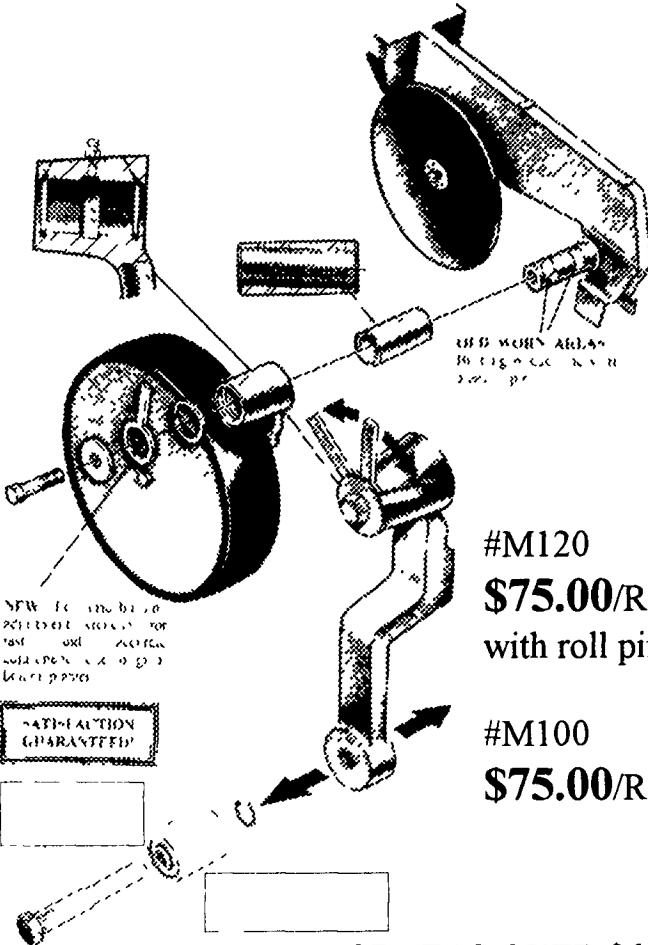

Planter Accessories

DEPTH-A-MATIC

#7KDAM
\$29.95

#72DAM
\$34.50

Pivot Arm Replacement Kits

Original field tested and proven quick-adjusting pivot arm replacement kits with o-ring grease seals

#M120
\$75.00/ROW
with roll pin

#M100
\$75.00/ROW

- Allows the wheels to follow the ground terrain, making for a smooth ride in no till, minimum-till, ridge-till, and in rocky, rough, or cloddy conditions
- Constant seed depth control
- More equal compaction on both sides of the disk
- Less bearing failure on depth control wheels

No-Till Cast-Iron Closing Wheel

New Style
#C300 Bolt-On Wheel
Old Style
#C100 Roll Pin/Water Pump Bearing

\$90.50/per Row

ORDERS OVER \$600.00 TAKE A 5% DISC.