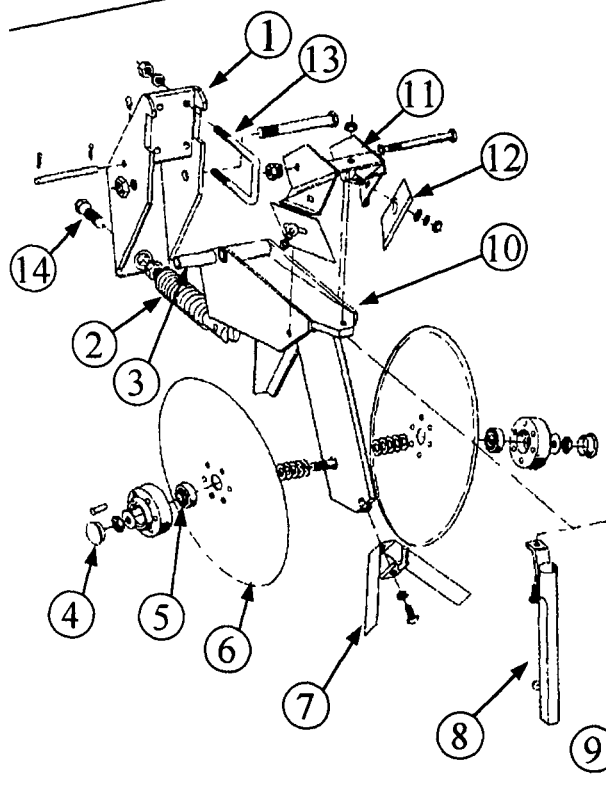

All Kinze Planters

Frame Mounted Coulter

		List	Sale
1	G1K330 Adapter Kit	\$ 4 93	\$ 4.07
2	GD7803 Fluted Blade, 1"	\$30 76	\$2 68
	GD7804 Bubble Blade, 1"	\$28 40	\$25 56
	A243278 Fluted Blade, 3/4"	\$23 95	\$21 56
3	G1K290 Hub w/Bearings	\$57 64	\$51 88
	GA5622 Bearing, Old Style (2)	\$12 74	\$11 47
	GA8603 Bearing, New style	\$33 16	\$29 84
4	GA5643 Fork Mount	\$112 37	\$101 13
5	GB0218 Bushing	\$ 56	\$.49
6	GA5631 Lower Parallel Link	\$37 37	\$33 63
7	GD7831 Compression Spring	\$10 29	\$9 26
8	GA5630 Upper Parallel Link	\$51 91	\$46 72
9	GA5635 Spring Guide	\$15 28	\$13 75
10	GA5798 Support Plate	\$67 89	\$61 10

Double Disk Fertilizer Opener

		List	Sale
1	GA8483 Bracket	\$67 94	\$61 16
2	GA0328 Spring	\$29 01	\$26 11
3	GD0487 Bushing	\$ 2 26	\$ 2 03
4	GD1132 Dust Cap	\$ 82	\$ 74
5	GA2014 Bearing	\$ 5 95	\$ 4.75
6	GD11306 New H D Blade	\$18 31	\$16 39
7	GD2589 Inner Scraper	\$ 2 27	\$ 2 04
8	GA1369 Drop Tube Dry Fert	\$14 05	\$12 65
	AA38905 Dry Fert Tube JD	\$12 84	\$11 56
9	GA0318 Liquid Drop Tube	\$12 53	\$11 28
10	GA8484 Shank	\$124 53	\$112 08
11	GA0810 Scraper Mount	\$16 28	\$14 65
12	GD1673 Scraper	\$ 3 83	\$ 3 45
13	GD1138 U-bolt	\$ 1 25	\$ 1 13
14	GD0962 Bolt	\$8 08	\$7 27
14A	G10499 Jam Nut	\$ 43	\$ 39