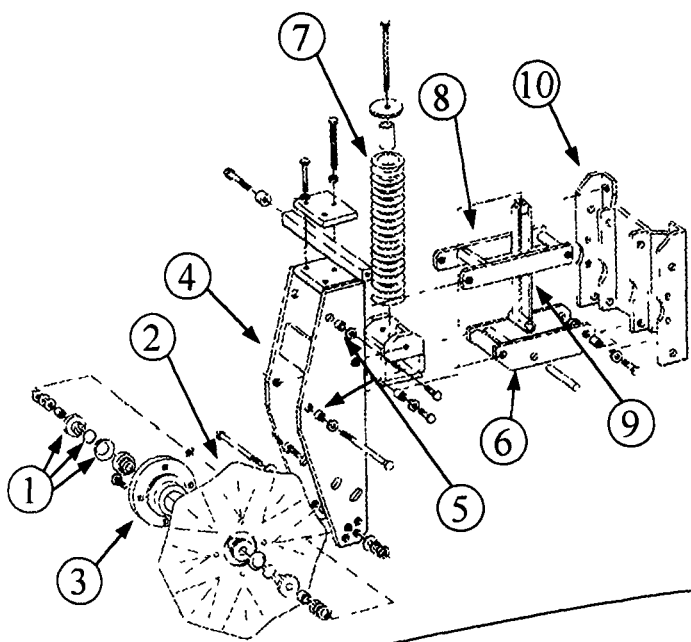

All Kinze Planters

Frame Mounted Coulter

		List	Sale
1	G1K330 Adapter Kit	\$ 4 93	\$ 4.07
2	GD7803 Fluted Blade, 1"	\$30 76	\$2 68
	GD7804 Bubble Blade, 1"	\$28 40	\$25 56
	A243278 Fluted Blade, 3/4"	\$23 95	\$21 56
3	G1K290 Hub w/Bearings	\$57 64	\$51 88
	GA5622 Bearing, Old Style (2)	\$12 74	\$11 47
	GA8603 Bearing, New style	\$33 16	\$29 84
4	GA5643 Fork Mount	\$112 37	\$101 13
5	GB0218 Bushing	\$ 56	\$.49
6	GA5631 Lower Parallel Link	\$37 37	\$33 63
7	GD7831 Compression Spring	\$10 29	\$9 26
8	GA5630 Upper Parallel Link	\$51 91	\$46 72
9	GA5635 Spring Guide	\$15 28	\$13 75
10	GA5798 Support Plate	\$67 89	\$61 10

Double Disk Fertilizer Opener

		List	Sale
1	GA8483 Bracket	\$67 94	\$61 16
2	GA0328 Spring	\$29 01	\$26 11
3	GD0487 Bushing	\$ 2 26	\$ 2 03
4	GD1132 Dust Cap	\$ 82	\$ 74
5	GA2014 Bearing	\$ 5 95	\$ 4.75
6	GD11306 New H D Blade	\$18 31	\$16 39
7	GD2589 Inner Scraper	\$ 2 27	\$ 2 04
8	GA1369 Drop Tube Dry Fert	\$14 05	\$12 65
	AA38905 Dry Fert Tube JD	\$12 84	\$11 56
9	GA0318 Liquid Drop Tube	\$12 53	\$11 28
10	GA8484 Shank	\$124 53	\$112 08
11	GA0810 Scraper Mount	\$16 28	\$14 65
12	GD1673 Scraper	\$ 3 83	\$ 3 45
13	GD1138 U-bolt	\$ 1 25	\$ 1 13
14	GD0962 Bolt	\$8 08	\$7 27
14A	G10499 Jam Nut	\$ 43	\$ 39