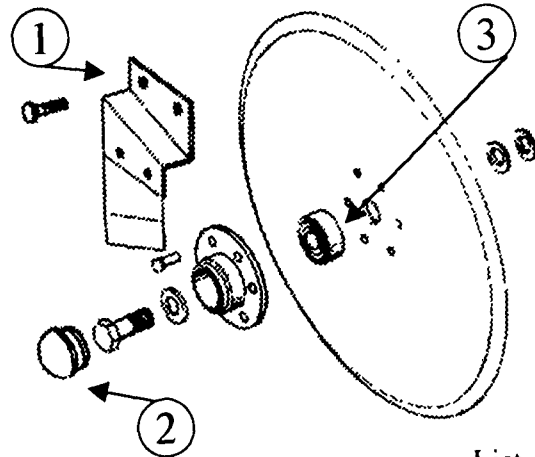

Model 3000 Planters - Year 2000 And After KINZE

		List	Sale
1	GD1041 Belt Drive	\$ 4 45	\$ 3.49
2	GD11286 Seed Belt	\$ 5 95	\$ 4.25
3	GA2019 Bearing	\$11 42	\$10 28*
4	GR0664 Carrier With Brush	\$21 95	\$17.95
	GA2020 Brush	\$ 2 25	\$ 1 92
5	GD11311 Seed Baffle	\$ 8 16	\$ 7 34
6	GD1042 Idler	\$ 2 05	\$ 1 85
7	GB0120 Bushing	\$ 35	\$ 32
8	GD11373 Shank Cover	\$ 4 47	\$ 4 07
	GR1487 Finger Assembly	\$23 95	\$19.95

		List	Sale
1	GD9240 Idler	\$ 3 05	\$ 2 75
2	GD1033 Shield	\$ 4 56	\$ 4 10
3	GA7965 Shank	\$164 21	\$147 79
4	GB0301		
	Seed Tube Guard & Inner Scraper	\$ 11 47	\$ 10.33
5	GB0274 Cover, Depth Adjust	\$18 89	\$17 00
6	GD1130 Tube, Blank	\$ 6 58	\$ 5 92
	GR1461 Tube, With Hole	\$14 37	\$12 93
	GA8495 Tube With Sensor	\$104 21	\$93 79
	GR1395 Sensor Only	\$93 68	\$84.31