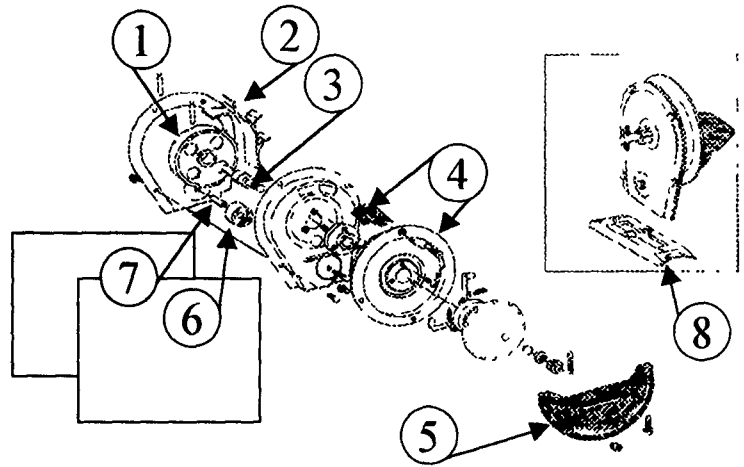

Model 3000 Planters - Year 2000 And After KINZE

		List	Sale
1	GD1041 Belt Drive	\$ 4 45	\$ 3.49
2	GD11286 Seed Belt	\$ 5 95	\$ 4.25
3	GA2019 Bearing	\$11 42	\$10 28*
4	GR0664 Carrier With Brush	\$21 95	\$17.95
	GA2020 Brush	\$ 2 25	\$ 1 92
5	GD11311 Seed Baffle	\$ 8 16	\$ 7 34
6	GD1042 Idler	\$ 2 05	\$ 1 85
7	GB0120 Bushing	\$ 35	\$ 32
8	GD11373 Shank Cover	\$ 4 47	\$ 4 07
	GR1487 Finger Assembly	\$23 95	\$19.95

		List	Sale
1	GD9240 Idler	\$ 3 05	\$ 2 75
2	GD1033 Shield	\$ 4 56	\$ 4 10
3	GA7965 Shank	\$164 21	\$147 79
4	GB0301		
	Seed Tube Guard & Inner Scraper	\$ 11 47	\$ 10.33
5	GB0274 Cover, Depth Adjust	\$18 89	\$17 00
6	GD1130 Tube, Blank	\$ 6 58	\$ 5 92
	GR1461 Tube, With Hole	\$14 37	\$12 93
	GA8495 Tube With Sensor	\$104 21	\$93 79
	GR1395 Sensor Only	\$93 68	\$84.31