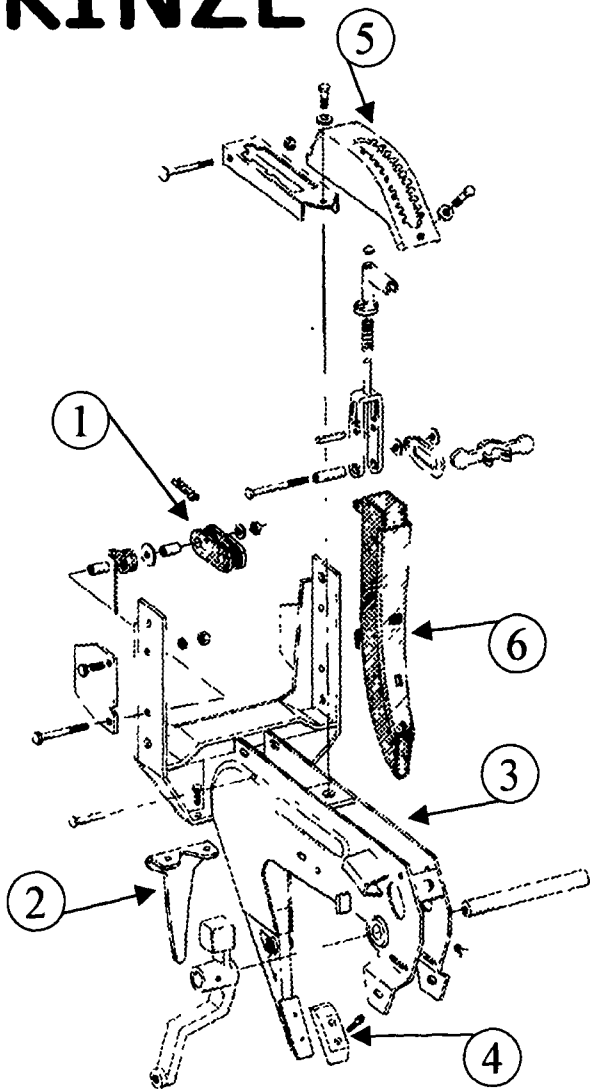

Model 3000 Planters - Year 2000 And After KINZE

		List	Sale
1	GD1041 Belt Drive	\$ 4 45	\$ 3.49
2	GD11286 Seed Belt	\$ 5 95	\$ 4.25
3	GA2019 Bearing	\$11 42	\$10 28*
4	GR0664 Carrier With Brush	\$21 95	\$17.95
	GA2020 Brush	\$ 2 25	\$ 1 92
5	GD11311 Seed Baffle	\$ 8 16	\$ 7 34
6	GD1042 Idler	\$ 2 05	\$ 1 85
7	GB0120 Bushing	\$ 35	\$ 32
8	GD11373 Shank Cover	\$ 4 47	\$ 4 07
	GR1487 Finger Assembly	\$23 95	\$19.95

		List	Sale
1	GD9240 Idler	\$ 3 05	\$ 2 75
2	GD1033 Shield	\$ 4 56	\$ 4 10
3	GA7965 Shank	\$164 21	\$147 79
4	GB0301		
	Seed Tube Guard & Inner Scraper	\$ 11 47	\$ 10.33
5	GB0274 Cover, Depth Adjust	\$18 89	\$17 00
6	GD1130 Tube, Blank	\$ 6 58	\$ 5 92
	GR1461 Tube, With Hole	\$14 37	\$12 93
	GA8495 Tube With Sensor	\$104 21	\$93 79
	GR1395 Sensor Only	\$93 68	\$84.31

		List	Sale
1	GA2012R Disc Scraper, Right	\$ 2 57	\$ 1.95
	GA2012L Disc Scraper, Left	\$ 2 57	\$ 1.95
2	GD11845 Dust Cap	\$ 98	\$ 88
3	GA2014 Bearing	\$ 5 95	\$ 4.95
	A600151		
	H.D Disc & Bearing Assembly	\$21 95	\$17.99
	Less Bearing Cap		