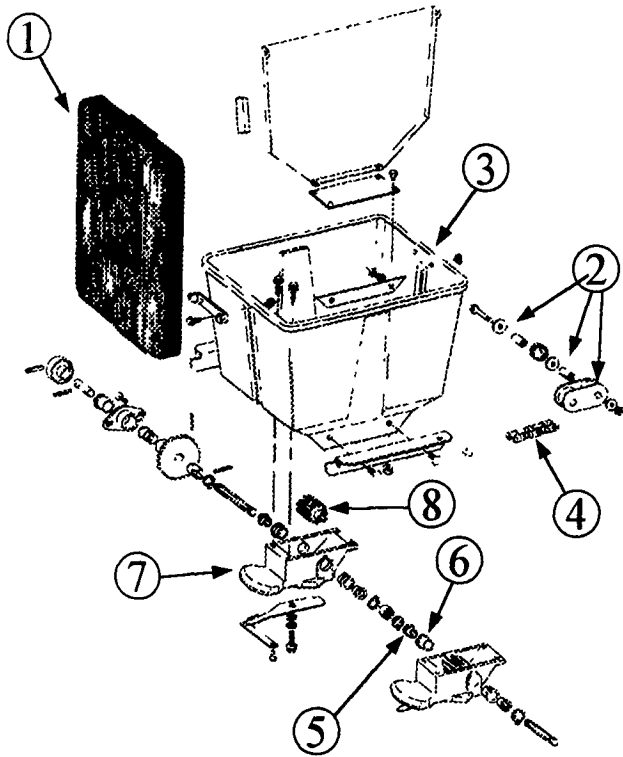

99' & Prior Kinze Planters

Insecticide/Herbicide Unit

		List	Sale
1.	GA4444 Lid	\$10 59	\$9 53
2.	G1K213 Idler Assembly	\$7.68	\$6 60
2A	GD9240 Idler Block	\$3 05	\$2 75
2B	GD11219 Idler Spring	\$1 56	\$1 40
3	GD1058 Hopper	\$35 89	\$32 30
4	G3303-114 Roller Chain	\$7 20	\$6 48
	G3303-110 Roller Chain, JD	\$9 26	\$8 33
5	GD7258 Hex Bushing	\$1 42	\$1 28
6.	GB0115 Bearing	\$ 42	\$ 38
7.	GB0116 Granular Housing	\$9 54	\$8 59
8	GD7148 Feed Roller Hex Brg	\$5 76	\$5 18
8A	GA2029 Roller Round Bore	\$10 71	\$9 64

700-01049

Complete Insecticide Attachment Kit \$200 00 \$190 00

		List	Sale
1	GR1066 Hopper Support	\$64 94	\$58 45
2	GD1035 Release Handle	\$3 02	\$2 72
3	G3303-98 Roller Chain	\$6 19	\$5 57
4	GA2007 Hopper Latch	\$6 11	\$5 50
	GA4822 Meter Drive Assem	\$33.68	\$30 31

Insecticide/Herbicide Drop Tubing

		List	Sale
1	GD2423 Funnel	\$2 39	\$2 15
2	GD2947 Hose, 7/8" x 28"	\$1 74	\$1 57
3	GA6907 Bander	\$7 32	\$6 59
4	G10680 Clamp	\$ 15	\$ 14
5	GD1090 Spring Clip	\$ 43	\$ 39