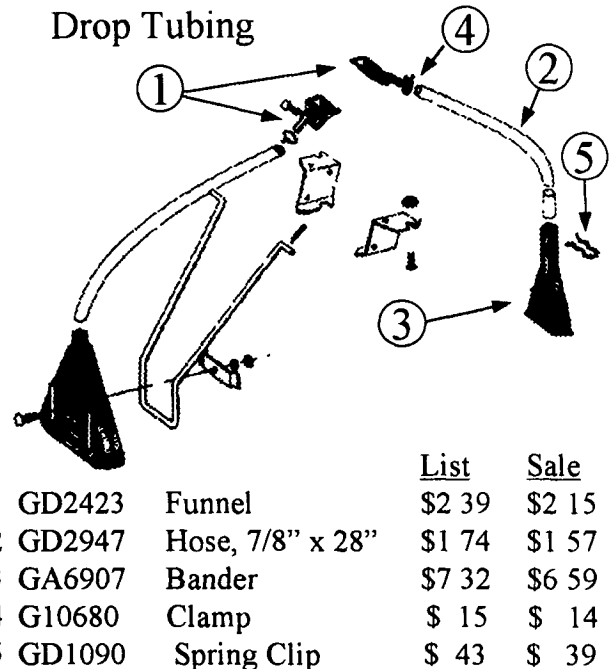

99' & Prior Kinze Planters

Insecticide/Herbicide Unit

		List	Sale
1.	GA4444 Lid	\$10 59	\$9 53
2.	G1K213 Idler Assembly	\$7.68	\$6 60
2A	GD9240 Idler Block	\$3 05	\$2 75
2B	GD11219 Idler Spring	\$1 56	\$1 40
3	GD1058 Hopper	\$35 89	\$32 30
4	G3303-114 Roller Chain	\$7 20	\$6 48
	G3303-110 Roller Chain, JD	\$9 26	\$8 33
5	GD7258 Hex Bushing	\$1 42	\$1 28
6.	GB0115 Bearing	\$ 42	\$ 38
7.	GB0116 Granular Housing	\$9 54	\$8 59
8	GD7148 Feed Roller Hex Brg	\$5 76	\$5 18
8A	GA2029 Roller Round Bore	\$10 71	\$9 64

700-01049

Complete Insecticide Attachment Kit \$200 00 \$190 00

		List	Sale
1	GR1066 Hopper Support	\$64 94	\$58 45
2	GD1035 Release Handle	\$3 02	\$2 72
3	G3303-98 Roller Chain	\$6 19	\$5 57
4	GA2007 Hopper Latch	\$6 11	\$5 50
	GA4822 Meter Drive Assem	\$33.68	\$30 31

Insecticide/Herbicide Drop Tubing

		List	Sale
1	GD2423 Funnel	\$2 39	\$2 15
2	GD2947 Hose, 7/8" x 28"	\$1 74	\$1 57
3	GA6907 Bander	\$7 32	\$6 59
4	G10680 Clamp	\$ 15	\$ 14
5	GD1090 Spring Clip	\$ 43	\$ 39