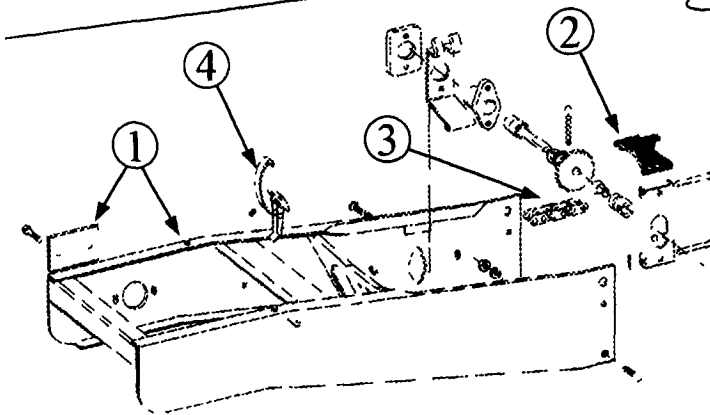

99' & Prior Kinze Planters

Insecticide/Herbicide Unit

		List	Sale
1.	GA4444 Lid	\$10 59	\$9 53
2.	G1K213 Idler Assembly	\$7.68	\$6 60
2A	GD9240 Idler Block	\$3 05	\$2 75
2B	GD11219 Idler Spring	\$1 56	\$1 40
3	GD1058 Hopper	\$35 89	\$32 30
4	G3303-114 Roller Chain	\$7 20	\$6 48
	G3303-110 Roller Chain, JD	\$9 26	\$8 33
5	GD7258 Hex Bushing	\$1 42	\$1 28
6.	GB0115 Bearing	\$ 42	\$ 38
7.	GB0116 Granular Housing	\$9 54	\$8 59
8	GD7148 Feed Roller Hex Brg	\$5 76	\$5 18
8A	GA2029 Roller Round Bore	\$10 71	\$9 64

700-01049

Complete Insecticide Attachment Kit \$200 00 \$190 00

		List	Sale
1	GR1066 Hopper Support	\$64 94	\$58 45
2	GD1035 Release Handle	\$3 02	\$2 72
3	G3303-98 Roller Chain	\$6 19	\$5 57
4	GA2007 Hopper Latch	\$6 11	\$5 50
	GA4822 Meter Drive Assem	\$33.68	\$30 31