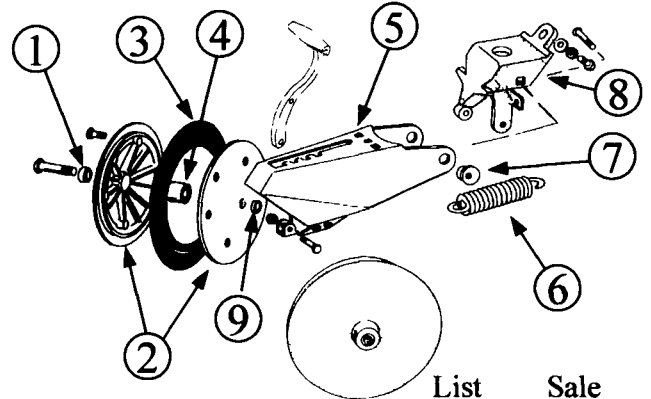

Parallel Arms and Mounting Brackets List \$ Sale \$

- 6. GD11422 Parallel Arm (Upper) \$4.58 \$4.12
- 7. GB0218 Bushing \$.56 \$.49
- 8. GA2057 Drive (Brg. 9/16" Hex Bore) \$11.26 \$10.15
- 8. GA1720 Drive (Brg. 7/8" Hex Bore) \$8.65 \$7.79

Old Style "V" Closing Wheel

- | | <u>List</u> | <u>Sale</u> |
|----------------------------|-------------|----------------|
| 1. GR1180 Nylon Wheel Half | \$15.35 | \$13.82 |
| 2. GA2022 Bearing | \$6.40 | \$5.76 |
| 3. GD1085 Tire, 1" x 15" | \$4.95 | \$3.95 |
| 4. GA6056 Arm w/Spindles | \$25.30 | \$21.95 |
| 5. GB0219 Bushing | \$1.53 | \$1.38 |
| 6. GA2054 Spring w/Plug | \$8.50 | \$6.95 |
| 7. GB0113 Wheel Arm Stop | \$12.88 | \$11.59 |

GA3086 Stand. Closing Wheel Complete \$28.95 **\$24.95**

New Style "V" Closing Wheel

- | | <u>List</u> | <u>Sale</u> |
|--------------------------------------|-------------|---------------|
| 1. GB0218 Bushing | \$.56 | \$.49 |
| 2. GD9120 Nylon Half Wheel | \$8.28 | \$7.45 |
| 3. GD1085 Rubber Tire | \$4.95 | \$3.95 |
| 4. GA6171 Bearing | \$12.50 | \$11.25 |
| 5. G1K293 Arm Kit Incl. Hardware | \$26.26 | \$23.63 |
| 6. GD8460 Spring | \$6.06 | \$5.45 |
| 7. GB0219 Eccentric Bushing | \$1.53 | \$1.38 |
| 8. GB0233 Wheel Arm Stop | \$23.38 | \$21.04 |
| 9. GD1109 1/4" Bushing | \$.85 | \$.77 |
| GA6434 Rubber Closing Wheel Complete | \$42.11 | \$37.90 |
| G1K294 Close Wheel Arm Kit | \$131.53 | \$118.38 |