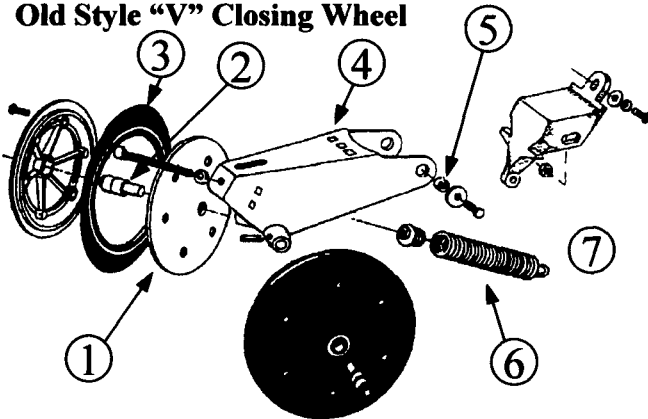

99' & Prior Kinze Planters

Parallel Arms and Mounting Brackets

Standard Down Pressure Springs List \$ Sale \$

- 1. G10024 7/16x4" All Tread Bolt \$.82 \$.74
- 2. GA2052 Spring \$6.50 **\$5.49**
- 3. GA2036 Eyebolt \$8.59 \$7.73

Heavy Duty Down Pressure Springs List \$ Sale \$

- 2. GA2068 Spring with Plug \$9.40 **\$8.25**
- 3. GD8249 Spring New Style \$7.74 \$6.97
- 4. GD11422 Upper Arm \$4.58 \$4.12
- 5a GA5651 Lower Arm (New Style) \$35.83 \$32.25
- 5b GA5550 Lower Arm (Old Style) \$51.26 \$46.13

Old Style "V" Closing Wheel

- | | <u>List</u> | <u>Sale</u> |
|----------------------------|-------------|----------------|
| 1. GR1180 Nylon Wheel Half | \$15.35 | \$13.82 |
| 2. GA2022 Bearing | \$6.40 | \$5.76 |
| 3. GD1085 Tire, 1" x 15" | \$4.95 | \$3.95 |
| 4. GA6056 Arm w/Spindles | \$25.30 | \$21.95 |
| 5. GB0219 Bushing | \$1.53 | \$1.38 |
| 6. GA2054 Spring w/Plug | \$8.50 | \$6.95 |
| 7. GB0113 Wheel Arm Stop | \$12.88 | \$11.59 |