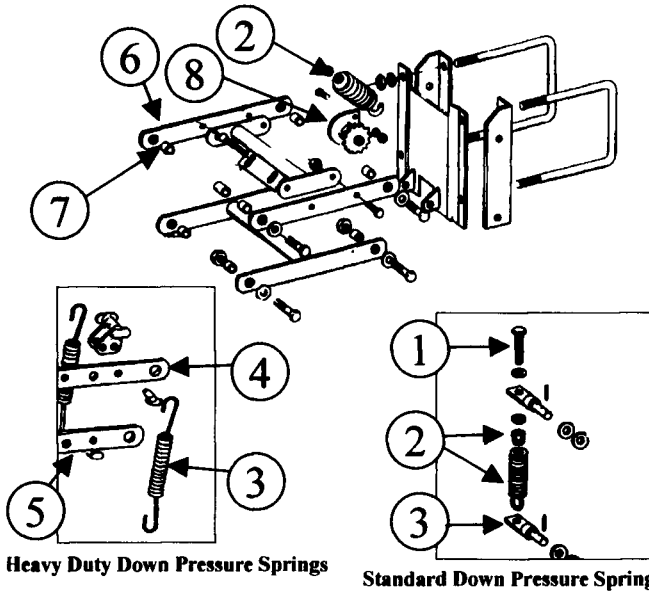

99' & Prior Kinze Planters

Parallel Arms and Mounting Brackets

Standard Down Pressure Springs List \$ Sale \$

- 1. G10024 7/16x4" All Tread Bolt \$.82 \$.74
- 2. GA2052 Spring \$6.50 **\$5.49**
- 3. GA2036 Eyebolt \$8.59 \$7.73

Heavy Duty Down Pressure Springs List \$ Sale \$

- 2. GA2068 Spring with Plug \$9.40 **\$8.25**
- 3. GD8249 Spring New Style \$7.74 \$6.97
- 4. GD11422 Upper Arm \$4.58 \$4.12
- 5a GA5651 Lower Arm (New Style) \$35.83 \$32.25
- 5b GA5550 Lower Arm (Old Style) \$51.26 \$46.13

Old Style "V" Closing Wheel

- | | <u>List</u> | <u>Sale</u> |
|----------------------------|-------------|----------------|
| 1. GR1180 Nylon Wheel Half | \$15.35 | \$13.82 |
| 2. GA2022 Bearing | \$6.40 | \$5.76 |
| 3. GD1085 Tire, 1" x 15" | \$4.95 | \$3.95 |
| 4. GA6056 Arm w/Spindles | \$25.30 | \$21.95 |
| 5. GB0219 Bushing | \$1.53 | \$1.38 |
| 6. GA2054 Spring w/Plug | \$8.50 | \$6.95 |
| 7. GB0113 Wheel Arm Stop | \$12.88 | \$11.59 |