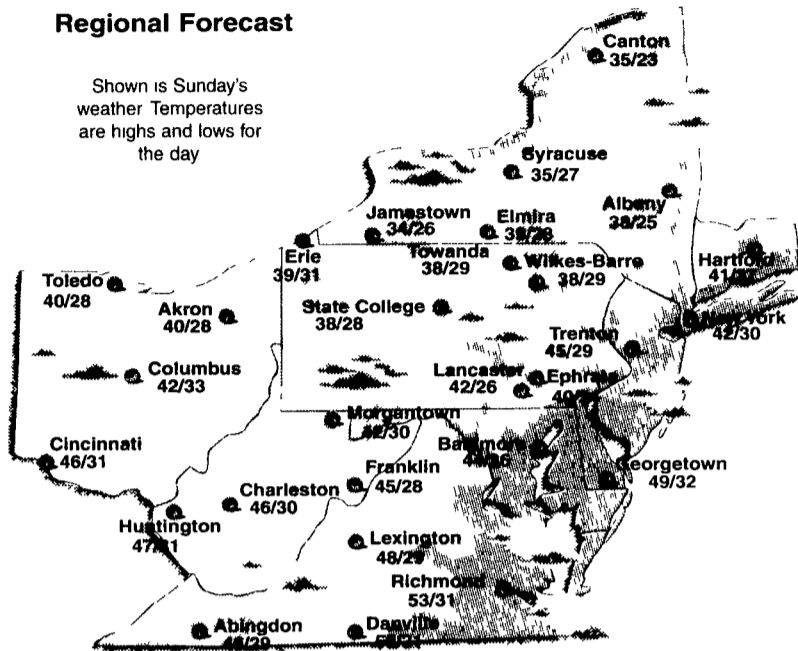

Regional Forecast

Shown is Sunday's weather. Temperatures are highs and lows for the day.

Last Week's Precipitation Lancaster

December 05	0.56"
December 06	0.00"
December 07	trace
December 08	trace
December 09	0.00"
December 10	0.00"
December 11	1.42"