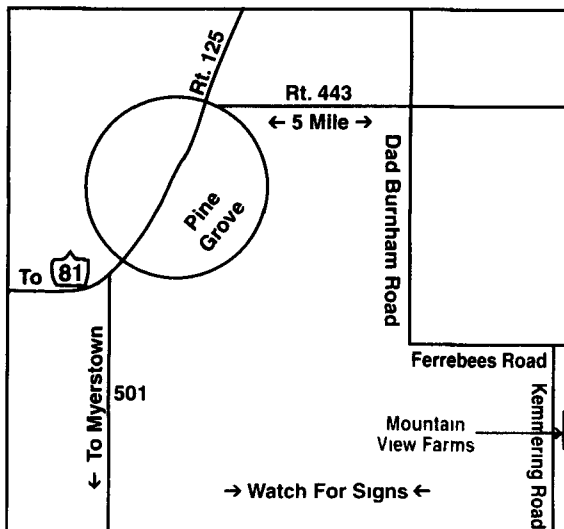

Directions from Pine Grove  
From the traffic light at the intersection of 125 and 443 take 443 east 5 miles Turn right on Dad Burnham Road Turn left on Ferrebees Road Turn right on Kemmering Road Pullet house is on left