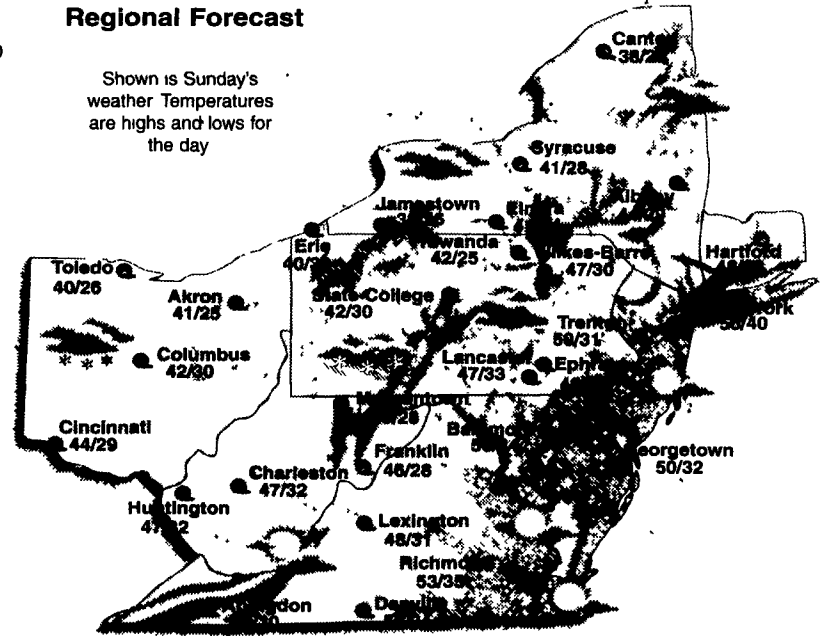

Regional Forecast

Shown is Sunday's weather. Temperatures are highs and lows for the day.