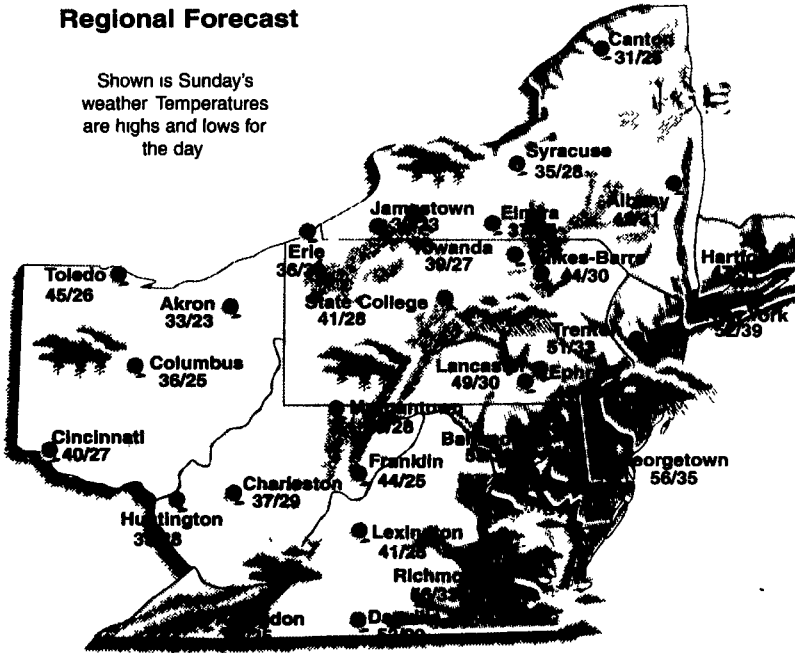

Regional Forecast

Shown is Sunday's weather. Temperatures are highs and lows for the day.

Last Week's Precipitation Lancaster

November 07	0.00"
November 08	0.00"
November 09	0.00"
November 10	0.00"
November 11	0.02"
November 12	0.65"
November 13	trace