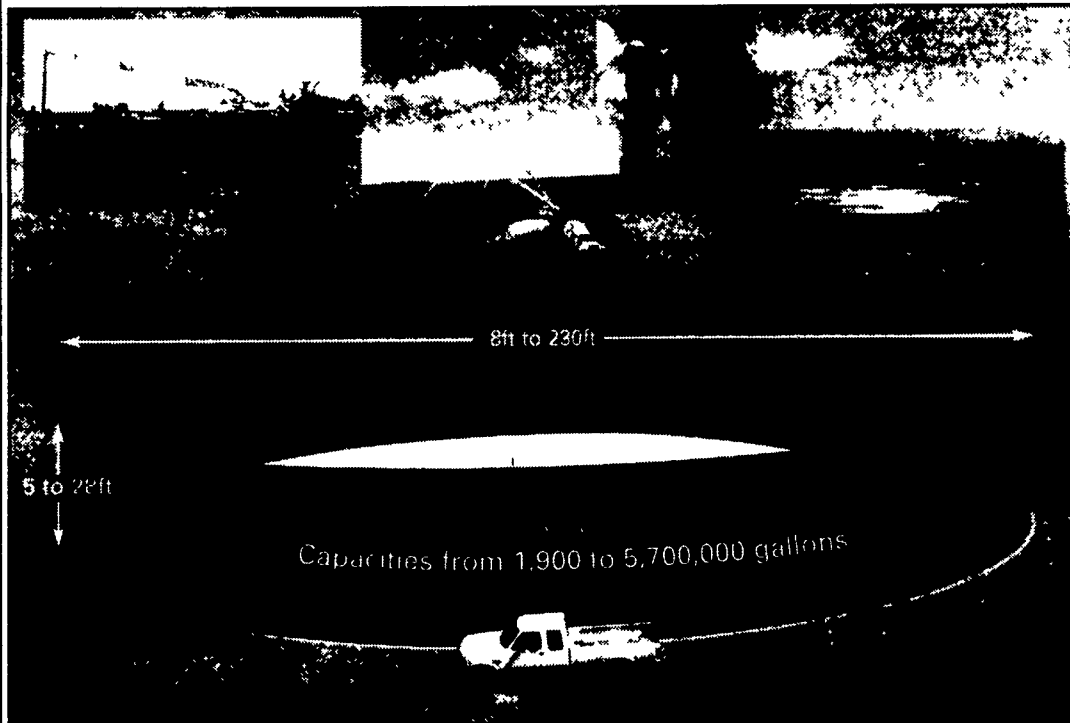

www.fusiantanks.com

Zimmerman's Harvestore® Repair

Oakland Mills, PA
717/463-9731

www.silosandtanks.com

Dick Wilson at
800/668-6584

Email: dwilson@nfdc.net

BUY, SELL, TRADE OR RENT THROUGH THE CLASSIFIED ADS IN Lancaster Farming

PHONE:
717-626-1164
OR
717-394-3047
FAX:
717-733-6058

Mon., Tues., Wed., Fri. 8 AM to 5 PM
Thurs. 7 AM to 5 PM