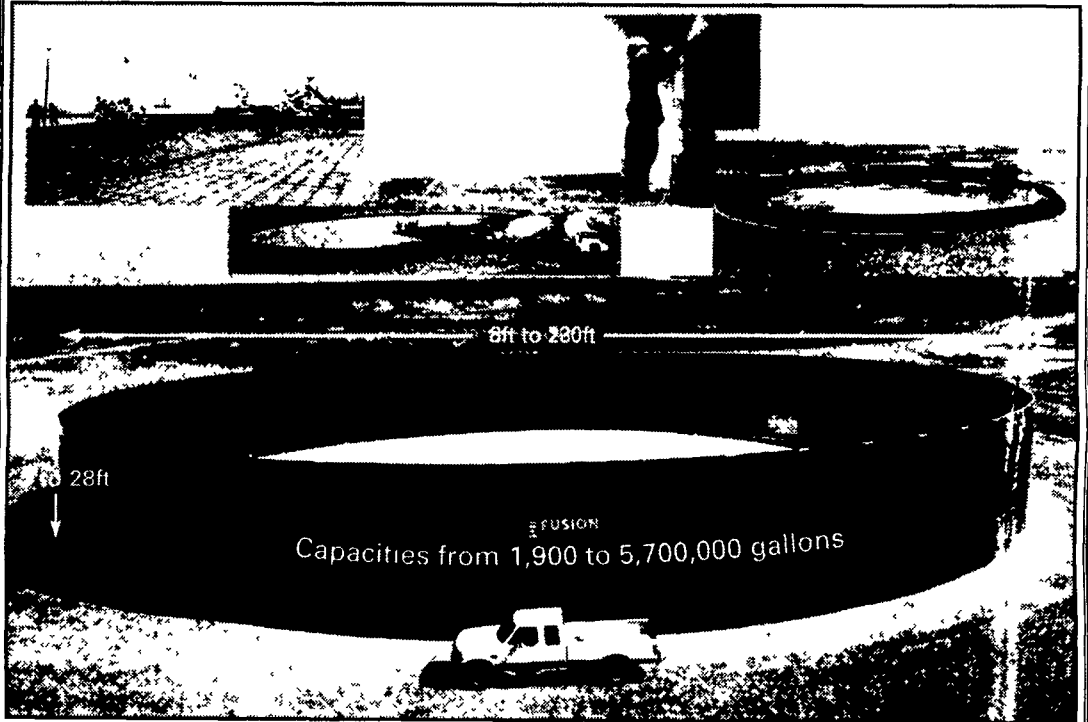

LAPP'S BARN EQUIPMENT, INC.

5935 Old Philadelphia Pike. (PA Rt. 340)

Gap, PA 17527

PHONE: 717-442-8134

WE SERVICE WHAT WE SELL

Radio Dispatched Trucks Call or Write For FREE Catalog

SLURRY STORAGE SYSTEMS

TANK RANGE 0805 to 23020 model sizes Bolted sectional glass-fused-to-steel panel modules 9x5ft