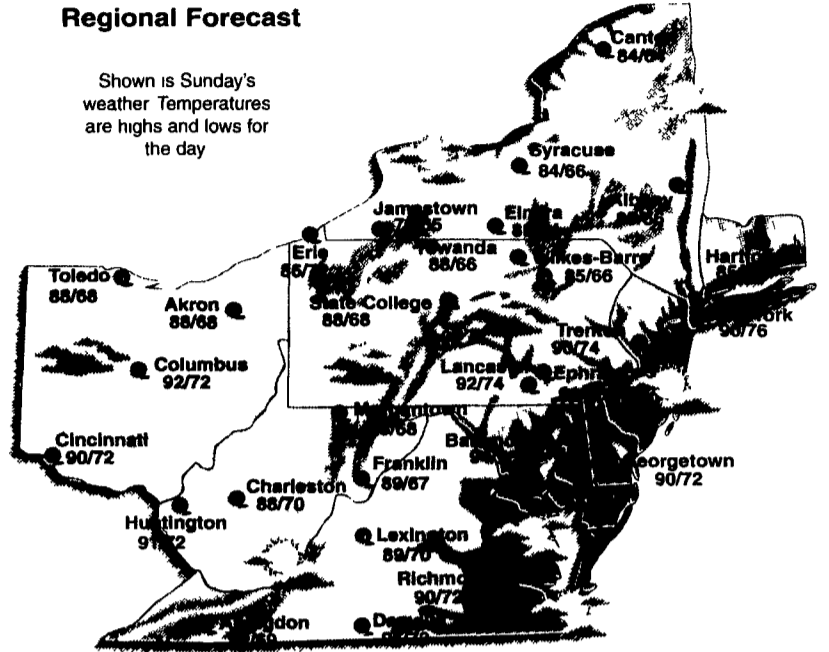

Regional Forecast

Shown is Sunday's weather. Temperatures are highs and lows for the day.

30-Day Precipitation Outlook