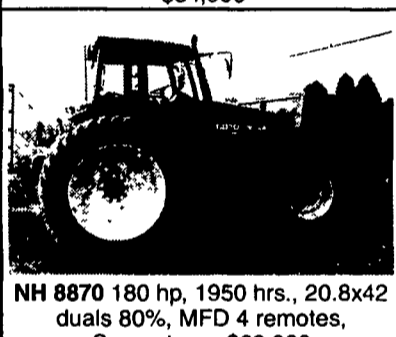

Brillion Pulmulcher #12091
10' Crowsfoot rollers
\$1,600

JD 6 Bottom Plow #13430
Onland hitch
\$2,900

New Holland TN75s Tractor #12762
Supersteer, w/ Alo Q930 loader, 16 speed w/ shuttle, 3 remotes Excellent!
\$30,900

NH 900 Harvester #11875
w/ auger base, 3 row corn head, pickup head, Metalert II
\$13,900

NH 595 Big Baler w/chute #12962
2yrs old S Axle 15,000 bales
\$38,900

NH HW300 SP Haybine #12082
Cab, AC/Radio, Header Flt, 156 Hrs
NH 2300 14 head/hyd tilt \$39,995

NH 590 Big Baler #11766
S. Axle - 16,980 bales
\$34,900

Case IH MX240 205hp, 746 hrs, PS, Trans w/creeper, Deluxe Cab, 4 remotes, MFD \$79,900

NH 8870 180 hp, 1950 hrs., 20.8x42 duals 80%, MFD 4 remotes, Supersteer \$62,900