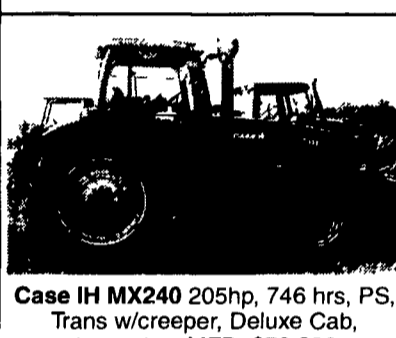

NH 900 Harvester #11875
w/ auger base, 3 row corn head, pickup head, Metalert II
\$13,900

NH 595 Big Baler w/chute #12962
2yrs old S Axle 15,000 bales
\$38,900

NH HW300 SP Haybine #12082
Cab, AC/Radio, Header Flt, 156 Hrs
NH 2300 14 head/hyd tilt \$39,995

NH 590 Big Baler #11766
S. Axle - 16,980 bales
\$34,900

Case IH MX240 205hp, 746 hrs, PS, Trans w/creeper, Deluxe Cab, 4 remotes, MFD \$79,900

NH 8870 180 hp, 1950 hrs., 20.8x42 duals 80%, MFD 4 remotes, Supersteer \$62,900