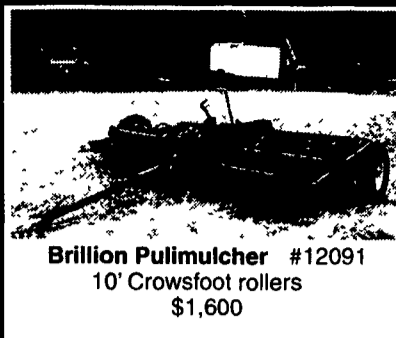

KUBOTA'S 30TH ANNIVERSARY IS A BIG DEAL. THE 'M' IS FOR MONEY.

KUBOTA M SERIES

- Instant rebates up to $2,000
- Farm utility and specialty tractors
- Kubota E-TVCS engines
- 44 to 98 PTO horsepower
- Bevel gear 4WD

FINANCING AS LOW AS 3.99%*
INSTANT REBATE UP TO $2,000**

KUBOTA B SERIES
Instant rebate up to $800 on the best-selling compact tractors from 16 to 30 engine horsepower

KUBOTA L SERIES
Instant rebate up to $1,500 on these versatile, feature-packed tractors from 22.5 to 40.5 PTO horsepower

KUBOTA F SERIES
Instant rebate of $1,000 on front-mount mowers from 22 to 30 horsepower

THE KUBOTA 30TH ANNIVERSARY INSTANT REBATE CELEBRATION

MESSICK FARM EQUIPMENT INC.

Rheems Exit - Rt. 283, Elizabethtown, PA www.messicks.com 717-367-1319, 800-222-3373

* Financing as low as 3.99% available OAC through Kubota Credit Corporation (Some restrictions apply)
** Products eligible B, L, M and F. Instant rebates from $200 to $2,000 vary by product. Subject to dealer inventory. Some exceptions apply including BX. Ask your participating dealer for details or go to www.kubota.com for more information. © 2002 Kubota Tractor Corporation

Best Buys In Used Equipment

TRACTORS

- JD 2020 2WD (A)
- Ford 4000 w/Loader (A)
- White 2-65 Tractor
- NH TN75s, Supersteer, W/ALO Loader, 3 Remotes, Ex. Cond.
- IH 1206 Tractor
- Case IH MX270, 4x4, Cab (lease return)
- MX 270
- IH 584 w/Canopy
- Ford 6600 2WD (A)
- Zetor 6911 2 Wheel Cab (A)
- IH 584 Tractor
- Case IH 7110 Cab 2WD, Good Cond.
- NH 8870 Tractor, 4WD, Cab
- IH 424 Tractor w/Loader (A)
- Ford 3600 w/Loader (A)

SKID LOADERS