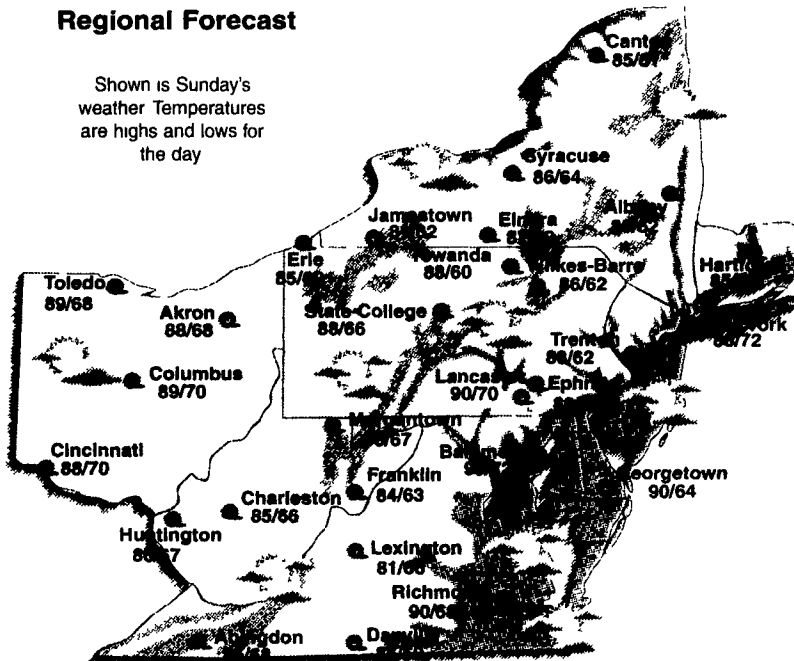

Regional Forecast

Shown is Sunday's weather. Temperatures are highs and lows for the day.