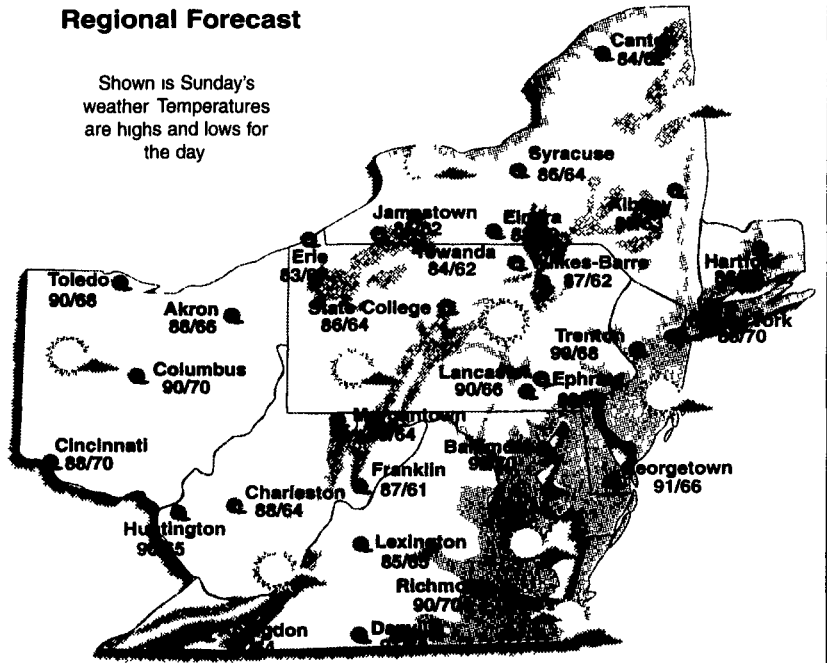

Regional Forecast

Shown is Sunday's weather. Temperatures are highs and lows for the day.

Last Week's Precipitation Lancaster

June 20	0.00"
June 21	0.00"
June 22	0.00"
June 23	0.00"
June 24	0.05"
June 25	0.00"
June 26	0.12"