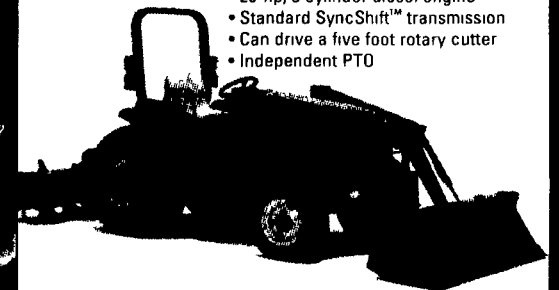

4210 Compact Utility Tractor

- 28 hp, 3 cylinder diesel engine
- Standard SyncShift™ transmission
- Can drive a five foot rotary cutter
- Independent PTO

790 Compact Utility Tractor

- 30 hp, 3 cylinder diesel engine
- Gear transmission
- Standard 4wd