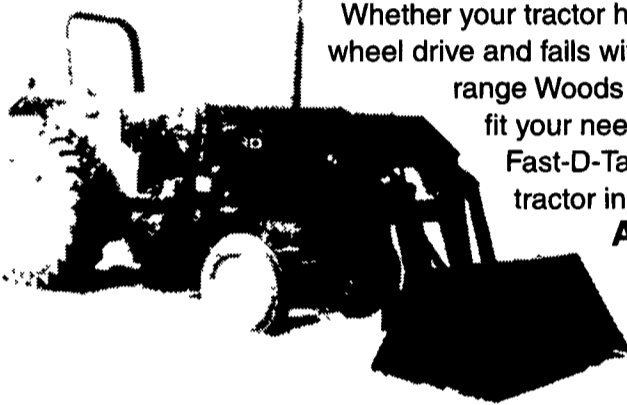

No other front-mount compares.

REARMOUNT FINISH MOWERS

The RD7200 Rear Discharge Finish Mower is the newest addition to the Woods line of 3 point hitch finish mowers.

- V-Belt Drive with 3 blades
- Industrial Quality Blade Spindles with Tapered Roller Bearings
- Floating 3 point hitch
- Stagger Mounted Caster Wheels
- Available for 20 to 40 HP, 540 RPM Category Tractors
- 72 Inch Cutting Width

WOODS

LOADERS

WOODS DUAL

7 Models to choose from.

Whether your tractor has two wheel or four wheel drive and falls within the 11 to 200 HP range Woods has a DUAL loader to fit your needs.

Fast-D-Tach attaches to your tractor in minutes.

Available in tractor matching colors

WOODS

WOODS BRUSHBULL CUTTERS

Got a tough application? Knee deep in the thick stuff? Then you need the most relentless rotary cutter on the market, the Woods BrushBull.™