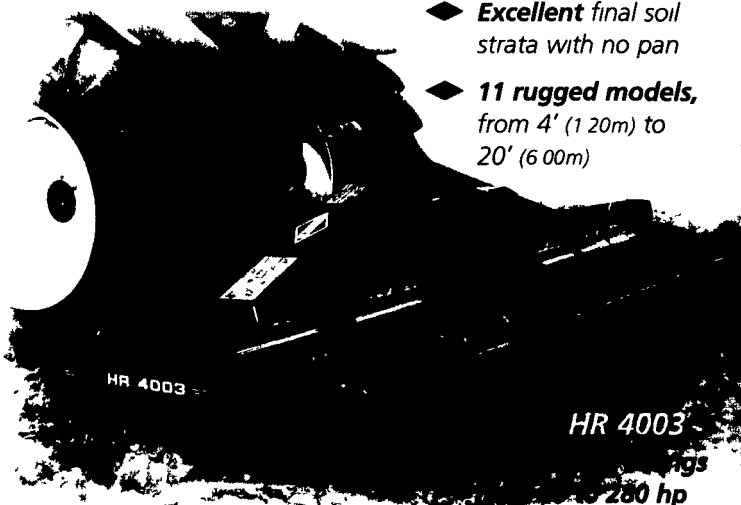

Discover the power of Kuhn's ultimate seedbed tools

NEW

DISCOVER

- ◆ **Excellent final soil strata** with no pan
- ◆ **11 rugged models**, from 4' (1.20m) to 20' (6.00m)

Horizontal Mixing Action

- ◆ **Best tool for breaking up soil clods**
- ◆ **Preserve soil strata.**