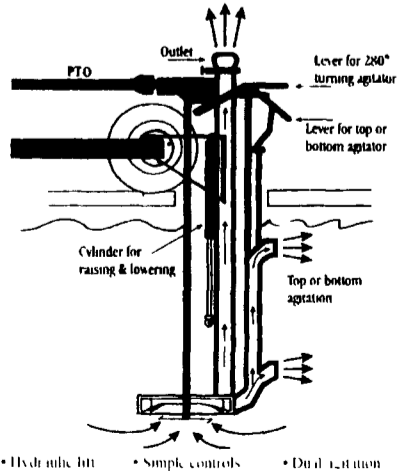

USED TRACTORS

IH 1066, Cab & Air, Sharp \$10,500

IH 1086, No TA..... \$9,500

IH 1066 \$9,250

IH 1466 \$9,200

IH 1066 \$8,500

IH 1066 \$8,600

Liquid Manure Pit Pumps