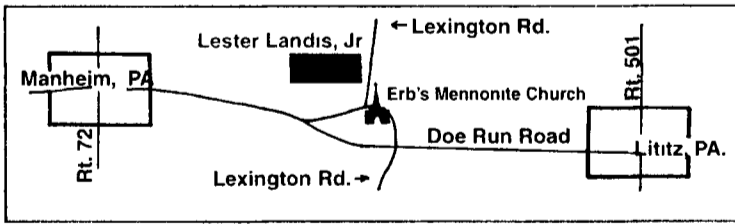

Northeast Agri Systems Building features prefabricated 2x6 panels and slip formed footer/wall. This combination offers a super tight building for top performance.

ATTENTION FARMERS: Pennfield is now offering contracts for new totally enclosed tunneled ventilation houses. For more information call 1-800-673-2580. Ask for Randy Groff.

CHORE-TIME

CHORE-TRONICS® Controls - The Simple Solution

- Controls all in-house systems
- Simple, precise operation
- Flexible and upgradeable
- Links to computer for remote monitoring and control options
- Built-in alarm system and 100-day history

Heating

Cooling

Watering

Chore-Time Has The
Winning Combination for You!

CHORE-TIME

"Building and Equipment by Northeast Agri Systems"

Visit neagri.com, For More Information On These Products

**Northeast
agri
systems**

Northeast Agri Systems, Inc.

Flyway Business Park
139A West Airport Road
Lititz, PA 17543
1-800-673-2580
Ph: (717) 569-2702
Email: neagri.com

Delmarva Office
305 University Ave
Federalsburg, Md
1-800-735-6361
410-754-9434

Store Hours
Monday-Friday
7:30 am to 4:30 pm
24 Hour-7 Day
Repair Service

Financing by:

**Fulton Bank and Lebanon Valley
Farmers Bank**
(717) 274-6906 or 1-800-214-1222 ext. 6906
Member FDIC Equal Opportunity Lender

Electrical Work by:

BRICKERVILLE ELECTRIC

430 East
28th Division Highway
Lititz, PA
717-626-7536

Authorized **CHORE-TIME** master distributor since 1982

CHORE-TIME