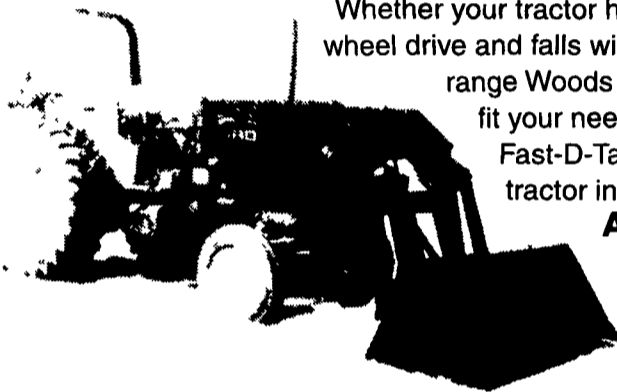

LOADERS

WOODS DUAL

7 Models to choose from.

Whether your tractor has two wheel or four wheel drive and falls within the 11 to 200 HP range Woods has a DUAL loader to fit your needs.

Fast-D-Tach attaches to your tractor in minutes.

Available in tractor matching colors

CUTTERS

Got a tough application? Knee deep in the thick stuff? Then you need the most relentless rotary cutter on the market, the Woods BrushBull.™

Standard Duty Series:
48, 60, 72 & 84 inches.