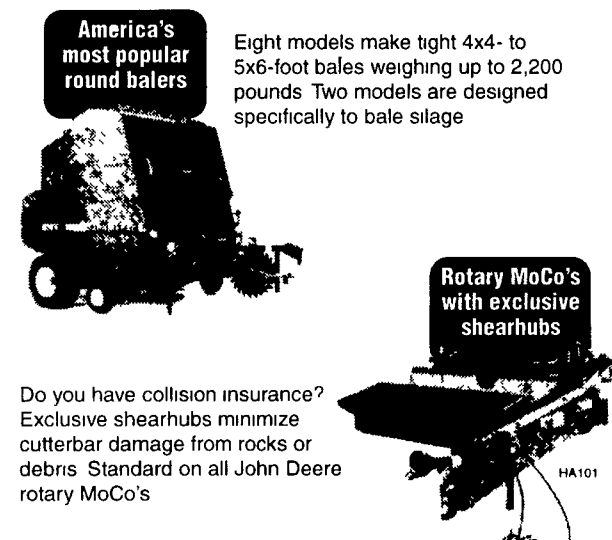

JOHN DEERE HAY TOOLS

Nobody does hay better than John Deere!

America's most popular round balers
Eight models make tight 4x4- to 5x6-foot bales weighing up to 2,200 pounds. Two models are designed specifically to bale silage.

Rotary MoCo's with exclusive shearhubs

Do you have collision insurance? Exclusive shearhubs minimize cutterbar damage from rocks or debris. Standard on all John Deere rotary MoCo's.