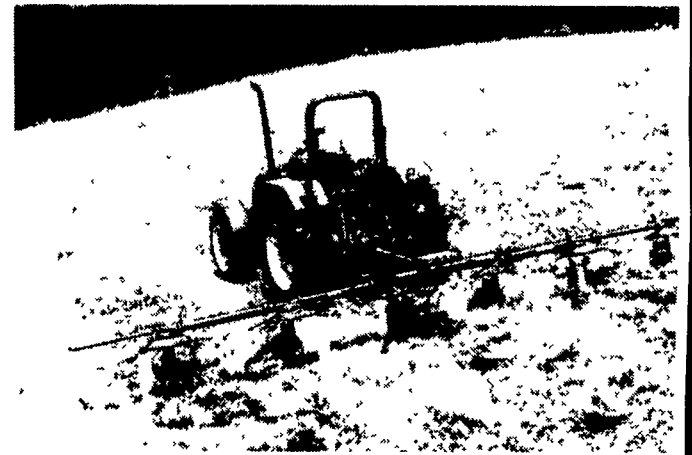

New Holland - First in Grassland Farming

Knock down your biggest fields - *FAST*

For speed, high-volume capacity, top-quality cutting, and all-day comfort, nothing beats the New Holland Model HW340. It combines New Holland's legendary Speedrower® dependability and top capacity with high-performance Discbine® disc mower-conditioner technology

- Makes fast work of even the toughest fields - 12 disc modular cutterbar makes a wide 15 1/2-foot cut
- Each disc is an independent module - sealed in its own oil and connected by short, hardened alloy drive shafts - for fast, easy, service and repair
- Exclusive 20-inch auger efficiently delivers cut crop into the conditioning rolls
- 102-inch chevron-design intermeshing rubber conditioning rolls condition crop gently and thoroughly
- Power reverser clears plugs fast
- Conditioning rolls can be easily removed when conditioning isn't needed
- Entire disc cutterhead can be removed and replaced with a New Holland 2300 Series sicklebar header in as little as 30 minutes
- 166-hp turbocharged Genesis™ engine provides plenty of power to knock down your biggest fields fast

Fluff 3 windrows in one pass

You'll cover acres fast, and bale or chop sooner with the Model 169 tedder. It uses six rotors to ted a wide 22'8" area. That's wide enough to fluff three windrows from a 9' mower-conditioner. Yet transport width is a narrow 9'8" for easy maneuvering. The frame of the "169" is fully articulated, so it hugs the ground to fluff all of your crop for fast drying. And the Digidrive® Coupling provides smooth, reliable operation.

Beat the weather with the Model 169. Stop by for details.

4x5 perfection

New Holland's Model 648 Roll-Belt™ round baler turns out the best 4-ft.-by-5-ft. bales. The best in density, the best in capacity, and the best in appearance. It's perfect for your operation.