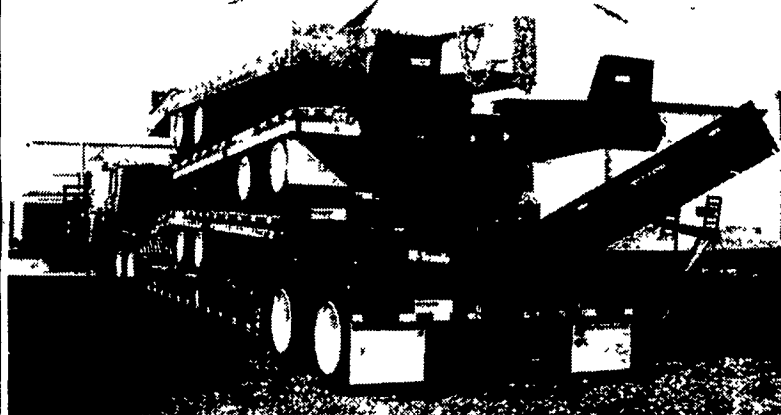

98 FORD E350 CLUB WAGON XL
12 Pass, 5.4 V8, Dual A/C & Heat, White 26K Original Miles #3933

98 FORD WINDSTAR GL
7 Pass, 3.8 V6, Dual A/C & Heat, Privacy Glass, PW, PL, Tilt, Cruise, Cassette, Red, 70K Mi, #1980

01 FORD E-350 CLUB WAGON CHATEAU
7 Passenger 6.8 Triton V10, Dual A/C & Heat, Privacy Glass, PW, PL, Tilt, Cruise, Cassette, CD, Quad Captains, White & Silver, 22K Mi #4072

01 CHEVY G3500 EXTENDED EXPRESS
15 Pass, 5.7 V8 Dual A/C & Heat, Privacy Glass, PW, PL, Tilt, Cruise, CD, Keyless, Tow Pack, 21-29K Miles

01 DODGE B3500 MAXI RAM WAGON
15 Pass, Dual A/C & Heat, Privacy Glass, PW, PL, Tilt, Cruise, Cassette, CD, Pseat, Pmirrors, Keyless, Premium Decor, Red, 9,600 Mi, #4119

01 FORD E-250 SUPER ECONOLINE
5.4 Triton V8 AC, 8600 GVW, Side & Rear Glass Step Bumper, Shelving/Bin Pkg, White, 11K Mi #4137

99 FORD E-150 CLUB WAGON CHATEAU
w/Crow River Wheelchair Lift, 5 Passenger, V4 Triton V8 Dual A/C & Heat, Privacy Glass, PW, PL, Tilt, Cruise Red & Silver, 6K Mi #4114

01 FORD E350 SUPER CLUBWAGON XLT
15 Passenger, 6.8 V10, Dual A/C & Heat, Privacy Glass, PW, PL, Tilt, Cruise, Cassette, CD, Red, 26K Mi #4128

NOW IS THE TIME TO BUY YOUR TRAILER! SEE US AT BINKLEY & HURST!

Place Your Order Now and Be Ready For Spring - Good Financing Plans!

Binkley & Hurst Bros. Offers.... Eager Beaver. DISCOUNT SALE ON NEW 20-TON HIGH TENSILE TRAILERS

Eager Beaver. IT PAYS TO OWN THE BEST!

NEW 20 XPT EASY LOADER IN STOCK

- CAPACITY: 40,000 lbs
- Trailer Weight: 8,400 Lbs
- Overall Width: 102", Length: 31'4"
- Deck Width: 102", Length: 25', Height: 34" (Optional 96" Width)
- Ramps: 72" Long x 21-1/4" Wide Range. 102" Max. 23" Min
- Tires: Eight 215/75R17 5 (H) Optional Aluminum Extension Ramps (shown)