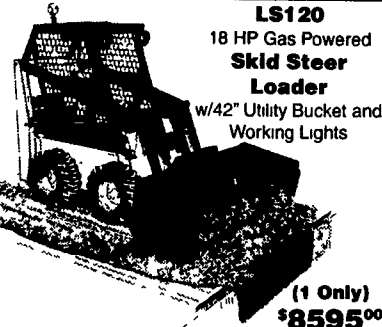

Prices On Advertised Equipment Good Through 3/31/02 and Subject To Prior Sale

VISIT OUR WEBSITE: www.abcgroff.com

ABC GROFF 110 South Railroad Ave. (800) 346-8319
New Holland, PA 17557 (717) 354-4191

Monday thru Friday 7:30-5:00; Saturday 7:30-Noon. Other times by appointment.
Dedicated To Quality, Driven To Keep You Satisfied

FRY'S MACHINERY INC.

- Nice Glenco 7 shank soil saver.
- Nice NH 311, 315, 316 balers w/throwers.
- Int 720, 4 bottom plows.
- We also carry new Killbros wagons, gravity boxes & J&L feeders.

We have parts for most brands of farm equipment! Parting daily: Hay, tillage, planting and harvesting equipment and about anything else that has to do with farming.

Open Monday thru Saturday, 8:00 till 5:00.
PHONE: (570) 546-3988 FAX: (570) 546-5940

FRY'S MACHINERY INC.
907 Bush Hollow Rd., Pennsdale, PA 17756

kubotaparts.com

DISCOUNTED PRICES ON KUBOTA PARTS

SHIPPING $5.00 PER ORDER.

Look Us Up At kubotaparts.com or call toll free at...

1-877-4KUBOTA

Do you demand more than a "Garden Variety" tiller?

Meet the demand with a Kuhn Heavy Duty, All Gear Drive, Commercial grade, EL Power-Tiller. Models with:

- 35, 50, 80 & 100 hp continuous ratings
- Width from 3' to 10'
- Kuhn offers 39 models of tillers from 30 to 200 HP
- Options available to customize tillers.

(717) 354-4191
(800) 346-8319

ABC GROFF 110 South Railroad Ave. **KUHN**
New Holland, PA 17557

Monday Thru Friday 7:30-5:00; Saturday 7:30-Noon
Other Times Available By Appointment
e-mail abcgroff@abcgroff.com

2000 New Holland LS 190
2 speed with cab & heater, 1182 hrs
$20,800

2001 New Holland LS 180
2 speed, 591 hrs
$16,000

717/502-1928

QUALITY PREOWNED EQUIPMENT

Visit our web site abcgroff.com