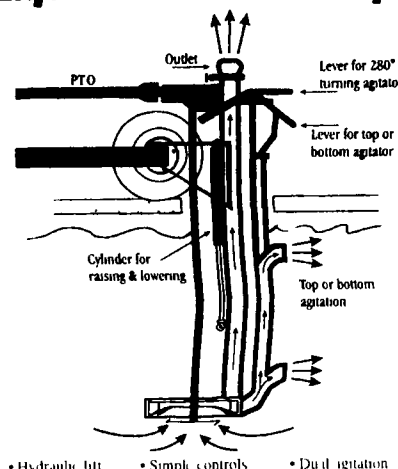

Liquid Manure Pit Pumps

MILLER'S REPAIR
1 Mile North of Bird in Hand
8 Miles East of Lancaster
Ph. 717-656-6109

1B SPECIALITY FARM EQUIP

1946 JD G, excellent cond, $5200 New paint, tires. Call 717-656-8944 eves after 7pm

Complete line of potato equipment from the planter to the bagger. 607/732-8683 after 6pm

John Blue 500gal. inline Sprayer, field ready, all the extras, twin piston pump, used 1 season since complete overhaul. 7:30-8:30 am 301-253-5883 or 9-5pm 301-253-2836.

2 FARM EQUIPMENT WANTED

2 FARM EQUIPMENT WANTED

Irrigation 3" pipe, surange, range, Adams County. 717-677-7265

NH 260 hay rake or equivalent. 856-692-9533

Ford 8N tractor, good cond. 717-244-6310

Wanted 2X trail plow, 12", 14" or 16" or 3X 12", 215/795-2588

JD model 5105 4WD, ag tires w/or/wo cab, TP link weights, low hrs, 6-9 pm, 570-584-4234.

WANTED:

USED FORD & KUBOTA TRACTORS

Call 1-800-309-FORD
Daytime (3673)