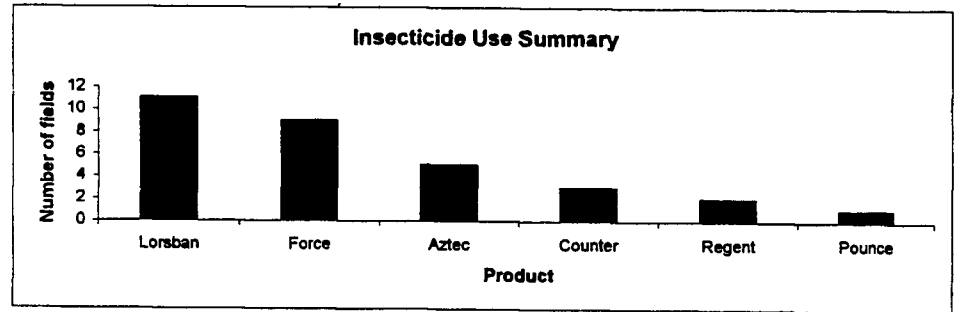

The graph below reflects the use of the soil insecticides reported in the Club.

(Turn to Page 18)

TRANSPORT WAGON

- Planter
- Drill
- Stalk Shredder
- Custom Made To Your Equipment

643 Hereford Rd.,
Elizabethtown, PA 17022
(717) 361-9400

Tandem Rake Hitch • Crowd Gates

**Your Profit
Is Our
Business**

PENNSYLVANIA BEST SEED CORN

Summary of Hybrid Characteristics

Hybrid	Maturity Days	Optimum Final Stand	Yield	Vigor	Root Types	Plant Health	Heat/Drought Tolerance	Added Values
B17V First Stalk	99-101	27-31,000	VG	E	O,P	E-	G	Exceptional Yield For Maturity
B54V Big & Beautiful	106-108	22-27,000	E+	E+	O,S	VG	G+	Good Dual Purpose Superior Vigor
B55C First Fruit II	103-105	24-29,000	E-	VG	M,P	E-	E	Resistant to Wildlife
B60F Solid Gold	107-108	26-30,000	VG	VG	S,P	VG	VG	Companion to B60C
B63C Bin Buster	108-110	24-27,000	E+	E	O	VG	E+	Superior Yield Monster Ears
B64	110-112	24-27,000	E++	VG	O	E-	VG	Top Yield Watch For Root Lodging
B65 Magic Bullet	109-112	26-29,000	E+	VG	O,D	E-	E-	Superior Yield/Plant Intact
B81D Mammoth	114-116	23-27,000	E	VG	S,H,O	E+	E-	Rugged/Super Corn Consistency

E - Excellent
VG - Very Good
G - Good
D - Deep Roots (Good For Sandy Soils & Drought Conditions)
P - Penetrating Roots (Good For Compaction)
H - Healthy Roots (Good Under Muck and Waterlogged Conditions)
O - Offensive Roots (Excellent For High Yield Conditions)
S - Surface Roots (Excellent For Shallow Soils, Or High Fertility)
M - Massive Roots (Large Root Volume Can Handle Most Root Stresses)

1-888-825-5088

Keystone Group

New Columbia, PA

570-538-1170
570-546-3117

DEALER INQUIRIES WELCOME

CONTACT YOUR LOCAL DEALER

Stanely Crone	570-275-1738	Danville, PA
Richard Crone	570-275-1343	Danville, PA
Dave Waybright	717-334-5492	Gettysburg, PA
Robert Lentz	717-933-8211	Lebanon, PA
Charles Groff	717-242-3712	Lewisdown, PA
Kore Yoder	570-966-3947	Lewisburg, PA
Paradise Valley Organic Feeds	570-437-2156	Limestoneville, PA
Locust Brook Inc., Dale Greiner	717-665-4821	Manheim, PA
Agronomy Inc	717-328-3145	Mercersburg, PA
Helena Chemical Co	570-759-1311	Mifflinville, PA
Webb's Super Gro	800-258-6689	Mill Hall, PA
Harlan Martin	717-589-7676	Millerstown, PA
Carl Schmidt	570-546-3117	Muncy, PA
Joe Anchor	570-538-1170	New Columbia, PA
East Gate Feed & Grain, LLC	888-567-6556	Reedsville, PA
SandRod Sales & Service	717-532-9501	Shippensburg, PA
Ron A Wasson	814-237-2339	State College, PA
Forman Grain	570-649-5579	Turbotville, PA
Focus Farms	570-568-1745	West Milton, PA
Brett Taylor	570-547-0590	Specializing In Game Feed Mixtures

Corn Planter Units Service Special

Next spring you'll have corn planting confidence if you have your planter units computer tested now!!

Finger Pick up or Vacuum units:
Computer print out on each row.

$10 per row unit tested.
$15 per row unit cleaned and inspected.

Good until March 31, 2002.
All parts & labor required to bring units into specifications are extra.

Landis Bros., Inc.

Route 283 & Route 772
Lancaster, PA
717-653-2340

30 Evergreen Road
Lebanon, PA
717-228-2650

JOHN DEERE