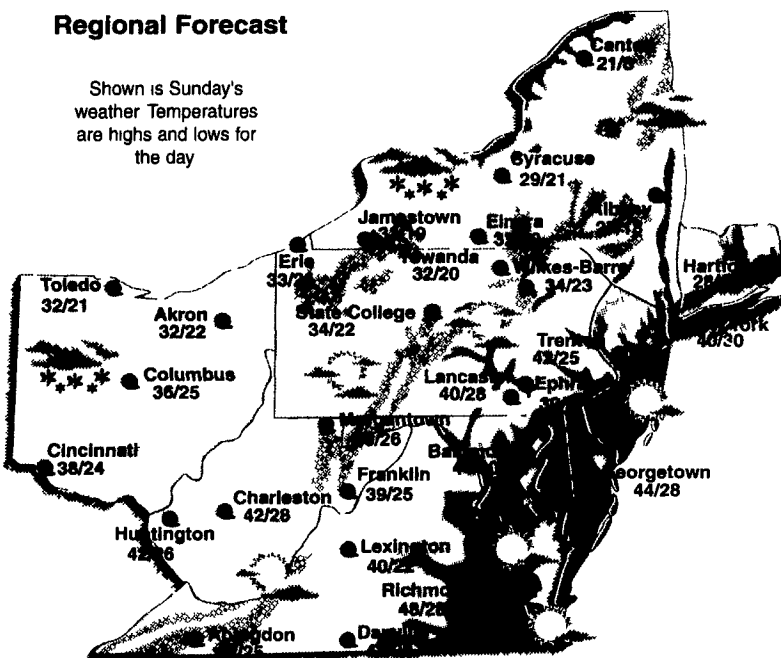

Regional Forecast

Shown is Sunday's weather. Temperatures are highs and lows for the day.

Last Week's Precipitation Lancaster

January 25	Trace
January 26	0.00"
January 27	0.00"
January 28	0.00"
January 29	0.00"
January 30	0.33"
January 31	0.08"