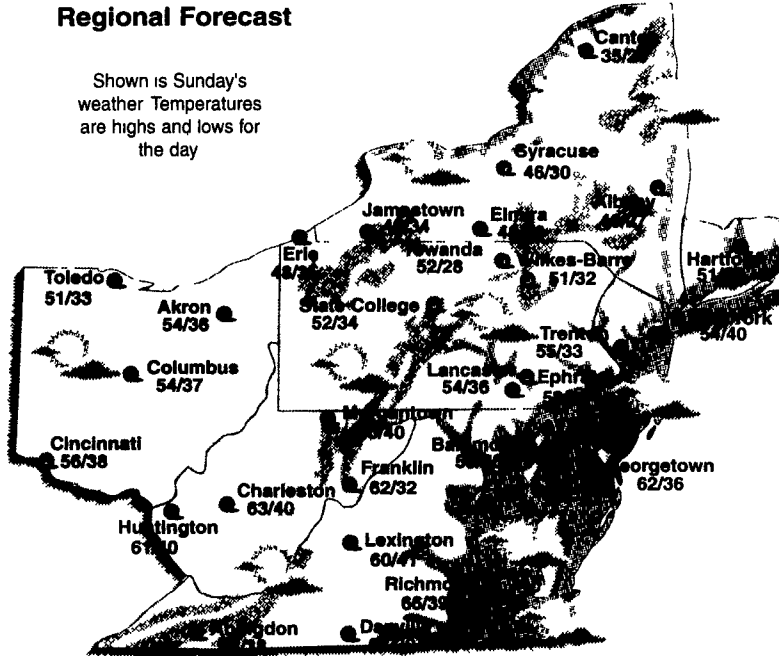

Regional Forecast

Shown is Sunday's weather. Temperatures are highs and lows for the day.