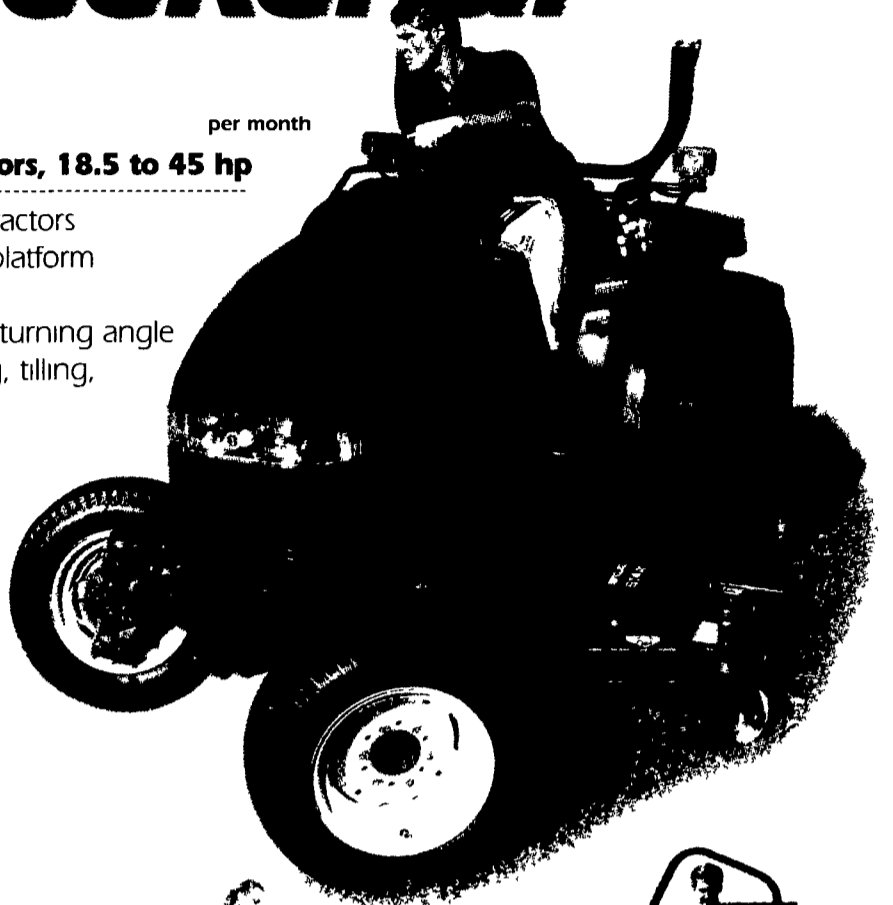

NEW HOLLAND

Find a few more hours in every weekend.

Boomer™ compact diesel tractors, 18.5 to 45 hp per month

- * The "ultimate power tool" of tractors
- * Easy to operate, comfortable platform
- * Sleek styling
- * SuperSteer™ FWD for sharpest turning angle
- * Ideal for mowing, landscaping, tilling, loading, blade work

Commercial mowers, 22 to 35 hp per month

- * Fuel-efficient diesel engines
- * Responsive hydrostatic transmissions
- * Largest fuel tank in industry (13 gal)
- * Low center of gravity for excellent hillside stability
- * Full-suspension seat

TN tractors, 42 to 62 hp per month

- * All-purpose performers
- * Quiet, fuel-efficient engines
- * SuperSteer™ FWD for sharpest turning angle in industry
- * Two- or four-wheel-drive models
- * Traction Management System
- * Optional clutchless power shuttle