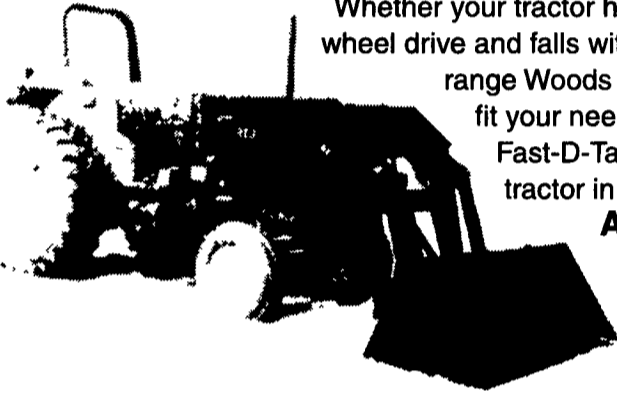

LOADERS

WOODS DUAL

7 Models to choose from.
Whether your tractor has two wheel or four wheel drive and falls within the 11 to 200 HP range Woods has a DUAL loader to fit your needs.

Fast-D-Tach attaches to your tractor in minutes.

Available in tractor matching colors