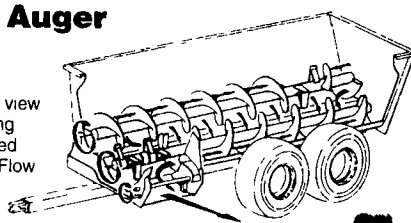

See Binkley & Hurst Bros.
For a Little OR Big Heavy Duty KNIGHT Slinger Spreader

300 BU. 8014

DIMENSIONS

- Weight (lbs.) - tow / truck Height**
- tow - single
- tandem
- truck
- with wood rails**
- with splash guard**
- with lid**
- Width at top (inside/outside)**
- Width outside of tires - tow only**
- Length inside hopper**
- overall - tow / truck**
- Capacity gals./cu.ft./cu.yds.**
- w/o rails (struck level)**
- with 4" rails (struck level)**

800 Bu. Model 8040 OR 4060 Gallon Slinger

With 23 1x26 Tires, Optional 28Lx26 Tires for Super Flotation, Haul Pen Packed or Slurry Manure Fast! See Us Today!

Twin Auger

Cut-away view showing Patented Material Flow