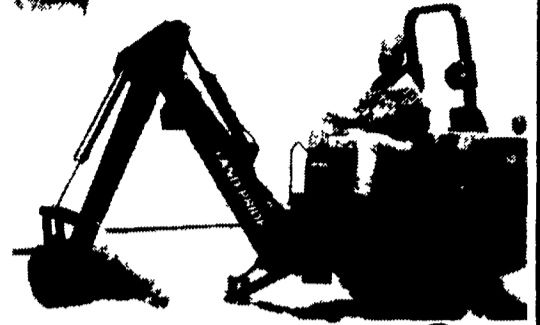

The Precision for Turf. The Power for Construction.

Land Pride
www.landpride.com