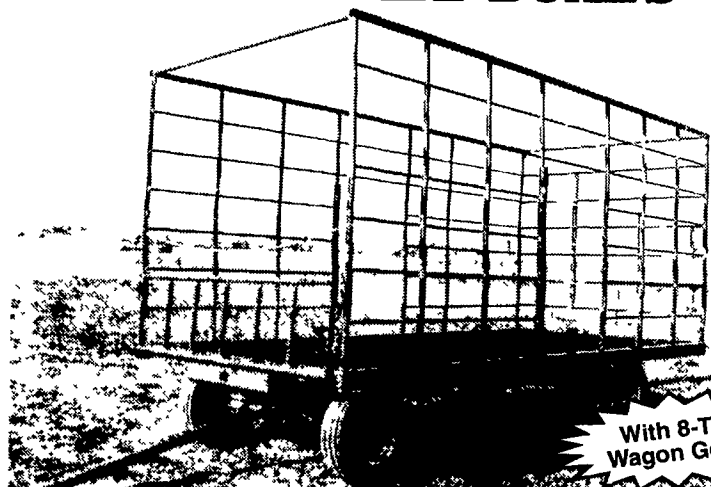

According to 1997 USDA census statistics, the nine-county REDDI area in southeastern Pennsylvania grew 383,746 acres of corn for grain and 176,983 acres of soybeans.

Welsh said a proposed ethanol facility would be targeted to produce about 20 million gallons of ethanol per year — requiring about eight million bushels of corn.

Lancaster Farming

Check out our Website!

www.lancasterfarming.com

STEEL BALE BOXES

With 8-Ton Wagon Gears

3 Sizes Available - 16', 18', 20' with or without running gear

- Extra Heavy Rub Rail • Quick Release Side Opening
- Available In Wood Or All Steel
- Also will fit sides onto your flat wagon
- Tandem Rake Hitches •

These ultra-light bodies are designed for strength through engineering, not strength with bulk. For example, a 16' grain body with tailgate and 48" sides weighs only 1490 lbs. complete. We'll build you any length or any side height up to 60".