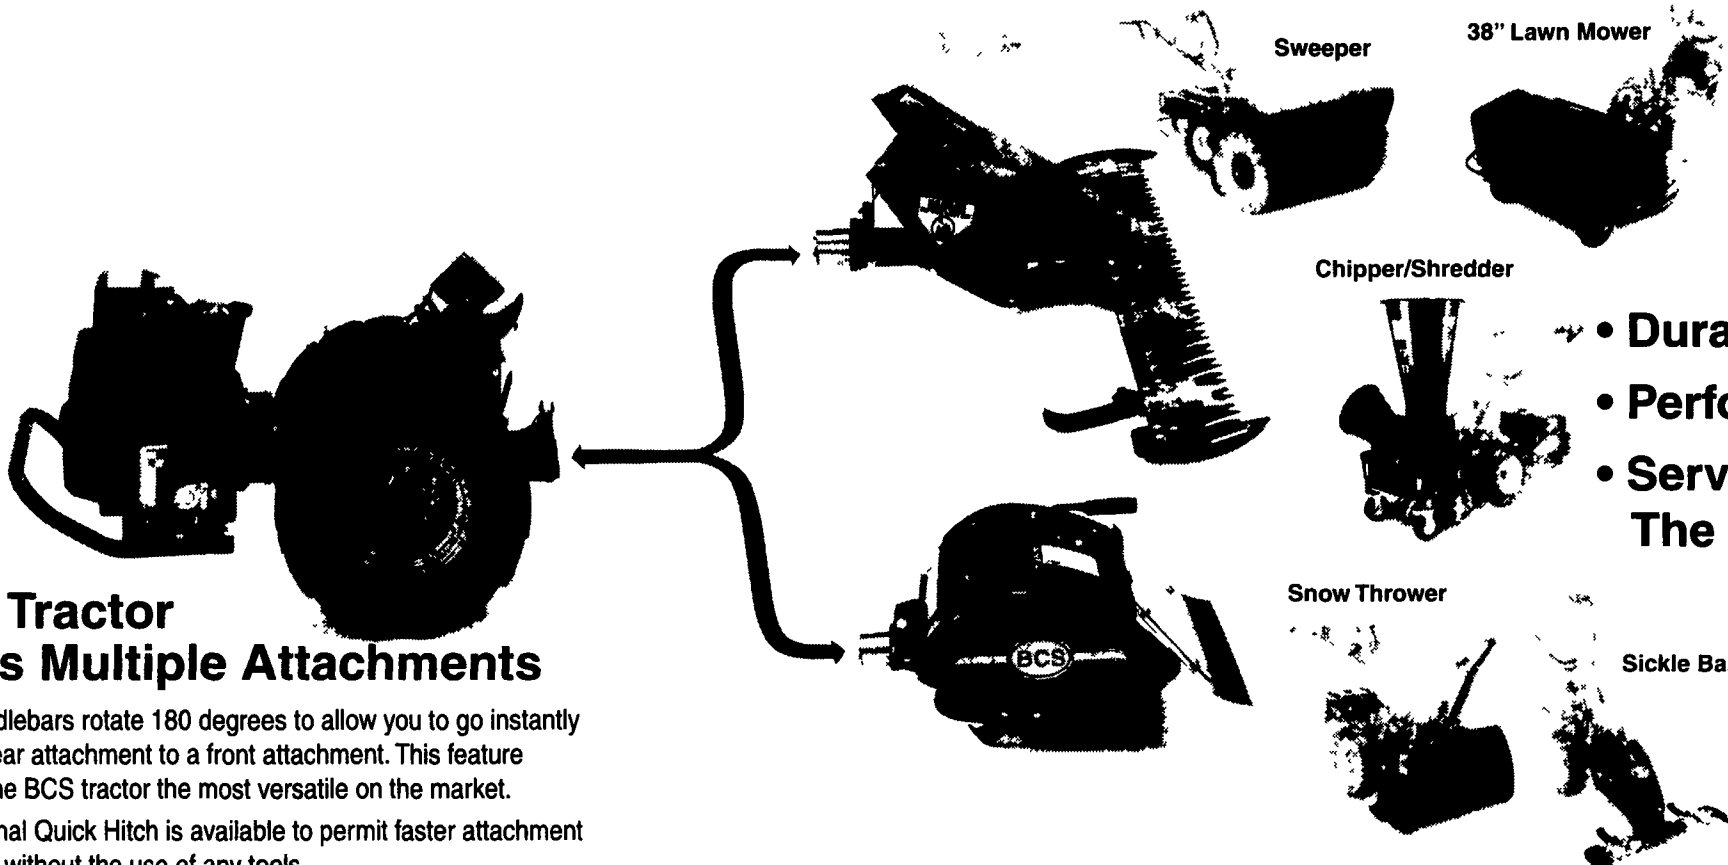

THE BEST SYSTEM ON EARTH

The Tiller That Has It All

Your garden can be the most productive ever using our machines. No other machine can break ground, cultivate, and power compost like a BCS.

- Durability
- Performance
- Service After The Sale

Tractor Runs Multiple Attachments

handlebars rotate 180 degrees to allow you to go instantly from a rear attachment to a front attachment. This feature makes the BCS tractor the most versatile on the market. Optional Quick Hitch is available to permit faster attachment changes without the use of any tools.