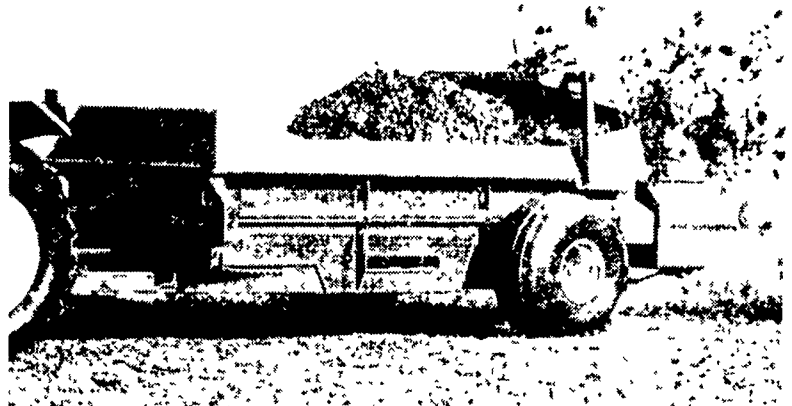

New Holland makes it right and they're willing to back it up in writing. Only new Holland box spreaders come with Bonded Protection.

- If the steel sides rust, you'll get new ones – **FREE**
- If the heavy plastic floor boards warp, shrink or wear out, you'll get new ones – **FREE**
- This guarantee is good for 12 years...even to second owners.

Take a close look at one today

NEW HOLLAND

Cut faster... condition better