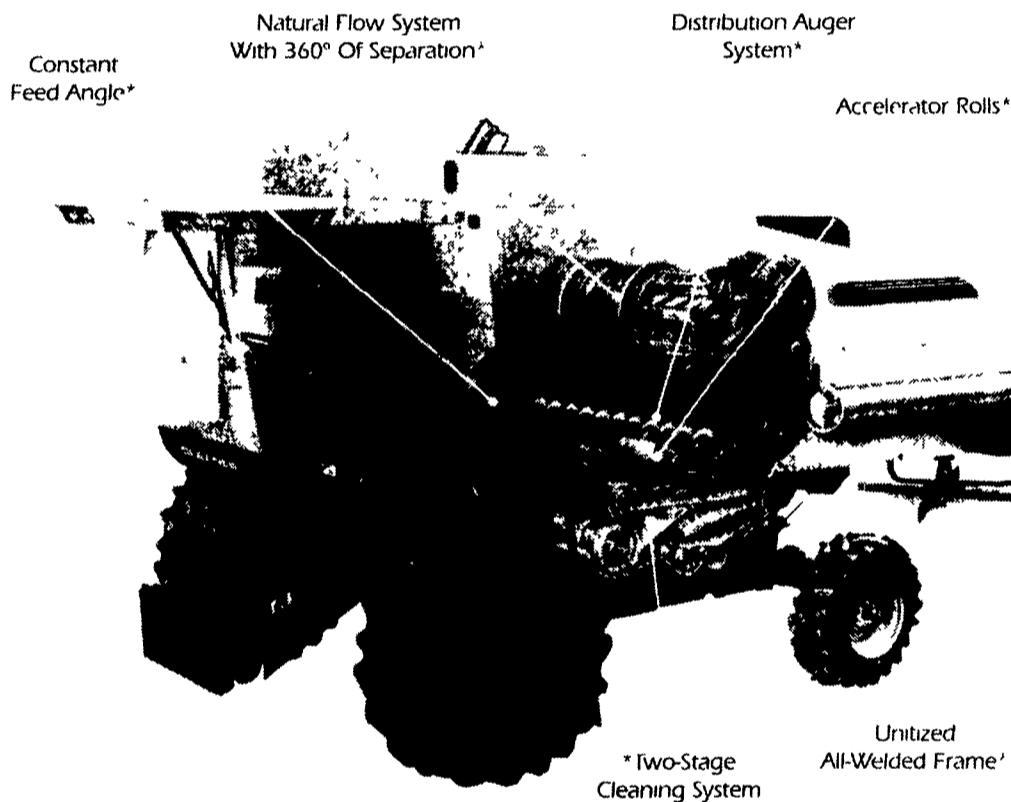

(Turn to Page D4)

Go With The Flow.

The GLEANER® R52 rotary combine, with its 245-bushel standard bin capacity and 230 hp Cummins engine, gives you the technical edge of our Natural Flow processing. The constant angle of feed to the processor means superior threshing and separating. And moving material smoothly—instead of tossing and turning—protects your crop's final quality.

Give Your Calves a Helping Hand...

The New Born Calf

OPTI-START / OPTI-CARE contains a source of live, naturally occurring microorganisms to help support the natural developing microbiological environment in the digestive tract.