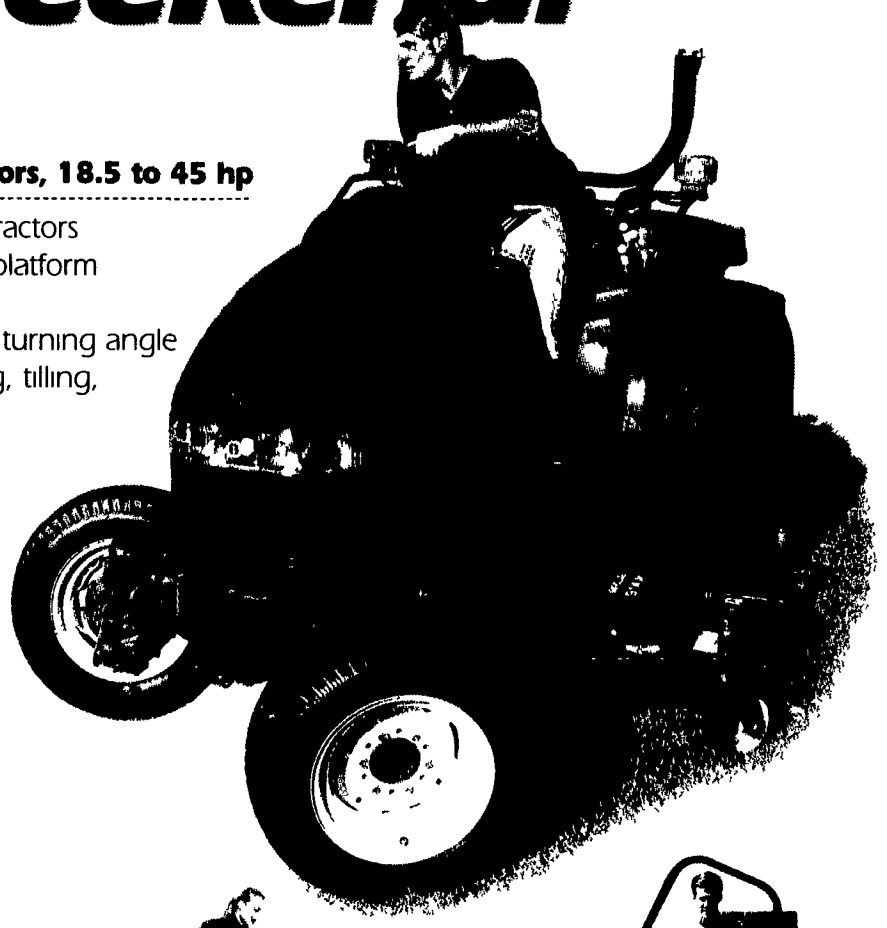

NEW HOLLAND

Find a few more hours in every weekend.

Boomer™ compact diesel tractors, 18.5 to 45 hp

- * The "ultimate power tool" of tractors
- * Easy to operate, comfortable platform
- * Sleek styling
- * SuperSteer™ FWD for sharpest turning angle
- * Ideal for mowing, landscaping, tilling, loading, blade work

Commercial mowers, 22 to 35 hp

- * Fuel-efficient diesel engines
- * Responsive hydrostatic transmissions
- * Largest fuel tank in industry (13 gal.)
- * Low center of gravity for excellent hillside stability
- * Full-suspension seat

TN tractors, 42 to 62 hp

- * All-purpose performers
- * Quiet, fuel-efficient engines
- * SuperSteer™ FWD for sharpest turning angle in industry
- * Two- or four-wheel-drive models
- * Traction Management System
- * Optional clutchless power shuttle