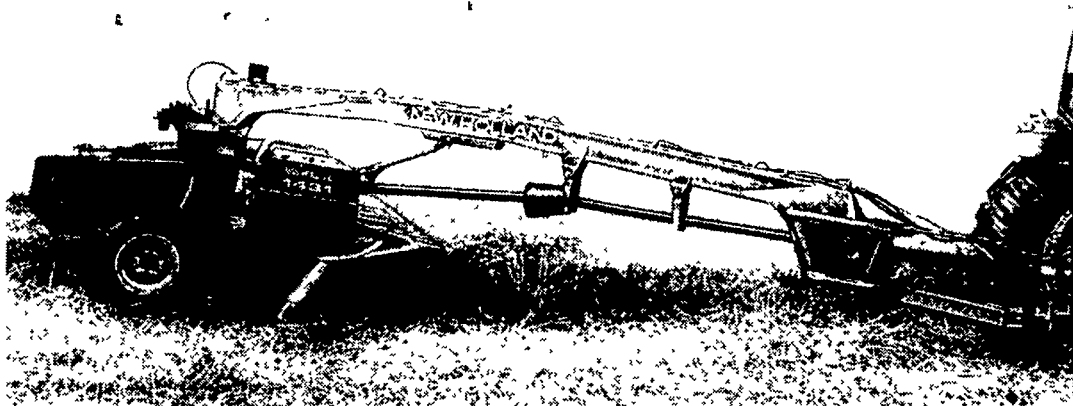

Cut faster... condition better

For greater maneuverability and higher efficiency, nothing beats the Model 1431 Discbine® disc mower-conditioner from New Holland. It features a 13' cutting width, and operates at high ground speeds in wet, heavy grass without plugging. Fire anthills and gopher mounds won't stop the new Model 1431 either.

Outstanding features include:

- A center pivot-tongue design
- Independent modular cutterbar with ten small-diameter cutting discs
- 102" wide conditioning rolls
- A full range of vertical and lateral flotation
- A torsion-bar roll-pressure system
- A cutterbar driven from both ends

For maximum harvesting efficiency, check out the Model 1431 Discbine. It's the best in the field.

SEE YOUR NEAREST NEWHOLLAND DEALER FOR DEPENDABLE EQUIPMENT & SERVICE

PENNSYLVANIA

Abbottstown, PA

Messick
Equipment
RD 1, Box 255A
717-259-6617

Annvile, PA

BHM Farm
Equipment, Inc.
RD 1, Rte. 934
717-867-2211

Carlisle, PA

R&W
Equipment Co.
35 East Willow Street
717-243-2686

Elizabethtown, PA

Messick
Equipment
Rt. 283 - Rheem's Exit
717-367-1319

Halifax, PA

Sweigard Bros.
R.D. 3, Box 13
717-896-3414

Honey Grove, PA

Norman D. Clark
& Son, Inc.
Honey Grove, PA
717-734-3682
Loysville, PA
717-789-3117

New Holland, PA

A.B.C. Groff, Inc.
110 South Railroad
717-354-4191

Pitman, PA

Schreffler
Equipment
Pitman, PA
570-648-1120

Tamaqua, PA

Charles S.
Snyder, Inc.
R.D. 3
570-386-5945

MARYLAND

Frederick, MD

Ceresville Ford New Holland,
Inc.
Rt. 26 East
301-662-4197
Outside MD, 800-331-9122

Hagerstown, MD

Antietam Ford Tractor, Inc.
2027 Leitersburg Pike
800-553-6731
301-791-1200

Rising Sun, MD

Ag Industrial Equipment
Route 1, 50 N. Greenmont
Rd.
1-800-442-5043

NEW JERSEY

Washington, NJ

Smith Tractor &
Equip., Inc.
15 Hillcrest Ave.
908-689-7900

Bridgeton, NJ

Leslie G. Fogg, Inc.
Canton & Stow Creek
Landing Rd.
609-451-2727
609-935-5145

Woodstown, NJ

Owen Supply Co.
Broad Street &
East Avenue
609-769-0308

**NEWHOLLAND
CREDIT**