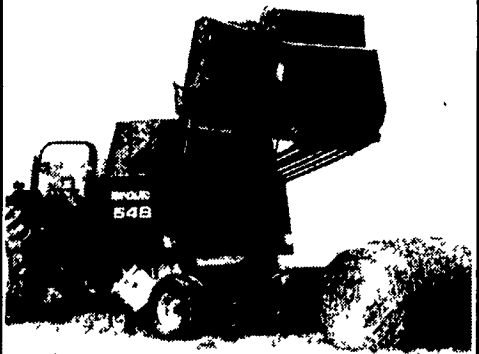

New CropPro™ Plus crop processor engages and disengages with the push of a button

GOOD SELECTION ON USED FX FORAGE HARVESTERS

0% WAIVER FINANCING INTEREST UNTIL SEPT. 1, 2002

JUST ANNOUNCED

NEW HOLLAND CREDIT MESSICK'S
SERVING TWO LOCATIONS
www.messicks.com

Rheems Exit - Route 283
Elizabethtown, PA 17022
717-367-1319 800-222-3373

RD 1, Box 225A, Abbottstown, PA 17301
West of York, PA On Route 30
717-259-6617 - 888-285-0225

Hay Hard To Dry? NH Round Baler Wrapper Has The Answer

Choose from two models:
• Model B27P is an economic utility wrapper for medium-volume silage producers
• Model B37P is ideal for custom harvesters or operations wrapping large volumes of bales

HW340 SP DISCBINE
15' Head, Less 200 Hrs.

NH F62B Forage Blower
Blows 180 tons per hour of corn silage; 110 tons per hour of haylage

Makes More Milk w/Kern Processor
NH 790, FP 230 & FP 240

LOOKING FOR A SPREADER?

We Have One To Fit Your Needs.

NH 648 SILAGE SPECIAL

Bales Wet or Dry and Corn Fodder

BEST BUYS IN USED EQUIPMENT