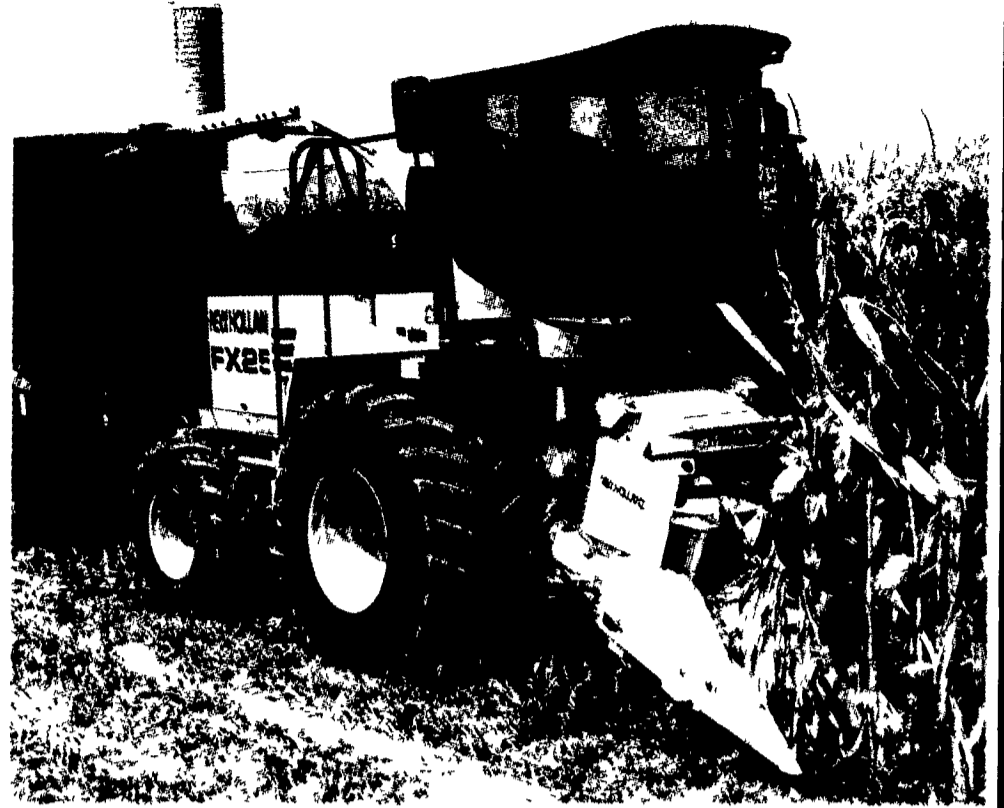

Giant Capacity & Super Convenience Start Here FX25 & FX45

SEE YOUR NEAREST

NEW HOLLAND

DEALER FOR DEPENDABLE
EQUIPMENT & SERVICE

PENNSYLVANIA

Abbottstown, PA
Messick's
RD 1, Box 255A
717-259-6617

Anrville, PA
BHM Farm
Equipment, Inc.
RD 1, Rte. 934
717-867-2211

Carlisle, PA
R&W
Equipment Co.
35 East Willow Street
717-243-2686

Elizabethtown, PA
Messick Equipment
Rt. 283 - Rheem's Exit
717-367-1319

Halifax, PA
Sweigard Bros.
R.D. 3, Box 13
717-896-3414

Honey Grove, PA
Norman D. Clark
& Son, Inc.
Honey Grove, PA
717-734-3682
Loysville, PA
717-789-3117

New Holland, PA
A.B.C. Groff, Inc.
110 South Railroad
717-354-4191

Pitman, PA
Schreffler Equipment
Pitman, PA
570-648-1120

Tamaqua, PA
Charles S. Snyder, Inc.
R.D. 3
570-386-5945

The Most
Reliable Most
Durable
Spreaders You
Can Buy

NH Box
Spreader

130 145 155 165
185 190 195