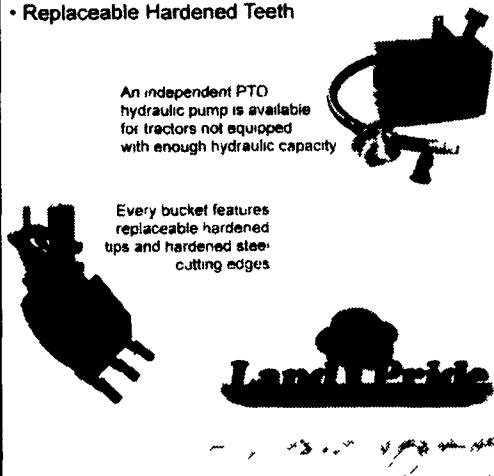

An independent PTO hydraulic pump is available for tractors not equipped with enough hydraulic capacity

Every bucket features replaceable hardened tips and hardened steel cutting edges

landpride.com

- Choice of seats - molded and padded vinyl or full suspension seats with arm rests, drain hole and front/back adjustment
- No daily lube points
- High torque power delivered by a fuel efficient Kawasaki gas engine
- With weight distributed over the extra wide wheel base and a very low seat height the Accu Z hugs slopes like no other mid mount Z
- Adjustable steering levers with padded handles for all day comfort
- Deck floats on chain suspension for excellent contour following abilities
- 24 x 12" Drive tires with sealant offer excellent flotation
- High blade tip speed of 18,350 fpm offers an excellent cut and superb discharge
- 6 Ant-scalp rollers for an even flat cut
- Heavy duty front caster forks are made from 1.2" thick steel. And the wheels have maintenance free sealed bearings