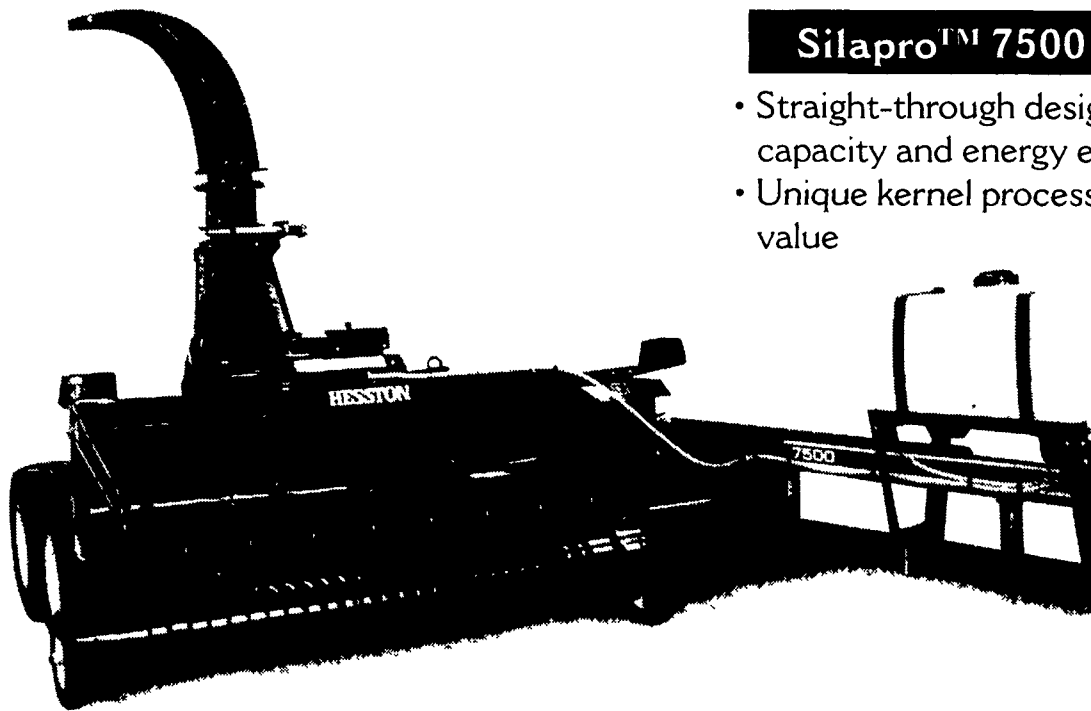

### Silapro™ 7500 Forage Harvester

- Straight-through design improves harvesting capacity and energy efficiency
- Unique kernel processor delivers unsurpassed feed value
- Tungsten carbide-edged cutterhead knives retain fine edge after repeated sharpenings
- Cab-controlled electric spout, chute and transmission boost operator efficiency