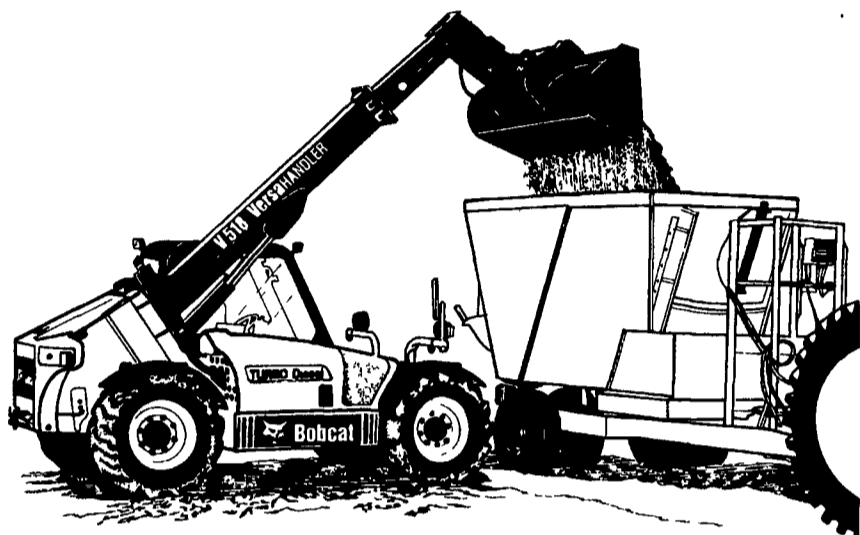

# COME SEE THE ALL NEW VersaHANDLER™

Telescopic Tool Carrier  
At Ag Progress Days On East 2nd

Combine the speed, agility and strength of a skid steer loader with the extended reach of a forklift.

## MODEL V518

Rated Capacity:  
5,500 lbs.  
Lifting height:  
18 ft.

VersaHANDLER™ TTC is a multi-purpose utility machine that uses innovative engineering, prodigious power and over-the-top performance to handle a wide variety of jobs effortlessly and efficiently.