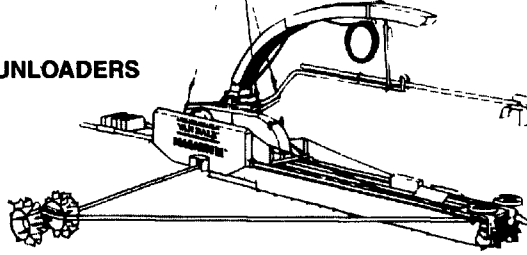

THE VAN DALE ADVANTAGE

MAGNUM II

SURFACE & CENTER DRIVE SILO UNLOADERS

CHECK OUT THESE FEATURES

- NEW Saber Edge™ Augers
- ✓ Up to 20% thicker outer 3/4" of flighting
- ✓ Exclusive 16° forward pitch flighting
- NEW Hi-Perform™ Impeller
- ✓ Full 1/4" stainless steel back wrapper
- ✓ Formed 10-gauge stainless-steel discharge area
- NEW Sure-Shot Discharge Assembly