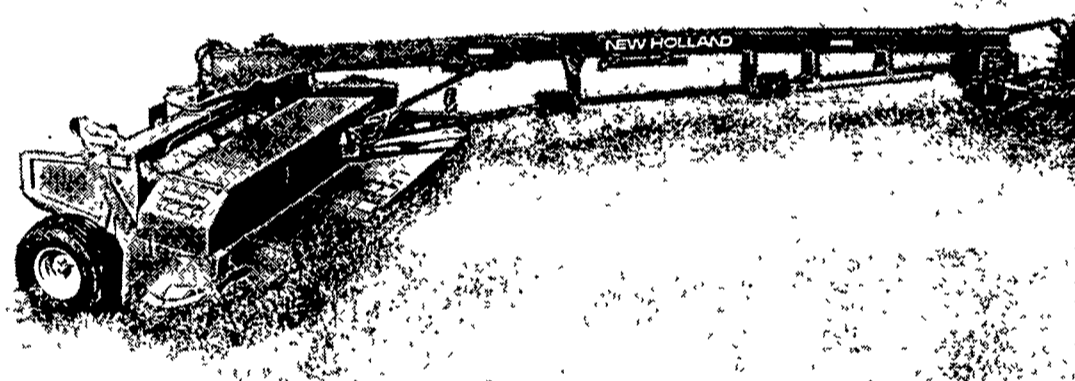

Woodstown, NJ

Owen Supply Co.
Broad Street &
East Avenue
609-769-0308

New Holland 1411

- Eight discs make a 10'4" cut through thick, tangled, wet crops—fast

Discbine® disc mower-conditioners give you the perfect combination of mowing reliability, fast drydown and no-hassle servicing.

New Holland 1441

12 discs to make a wide 15'7" cut through your heaviest, toughest crop conditions. You'll clear large fields fast and condition crops thoroughly for fast drydown.

- **Standard swivel-hitch tongue** gives you exceptional maneuverability to make tight headland turns and over-square corners.